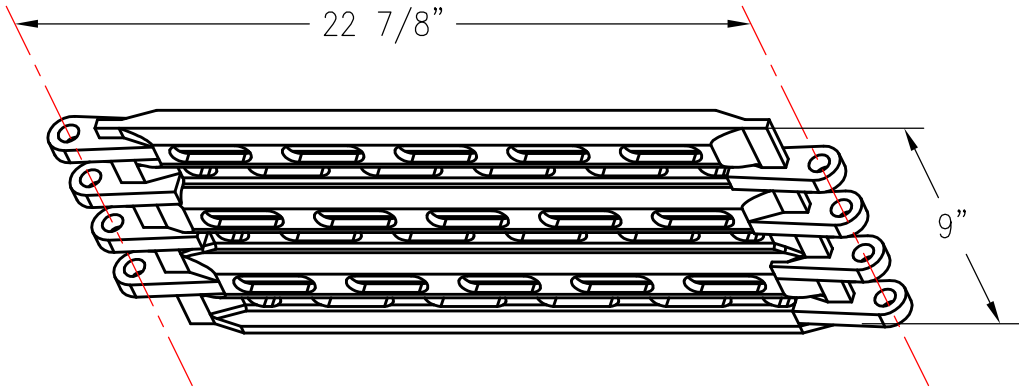

CORRUGATED CAST BASKET SIDE HEAVY DUTY

PATTERN NUMBER: CC-4000
DRAWING NUMBER: CA-2000-D

H001

WEIGHT: 22.5#