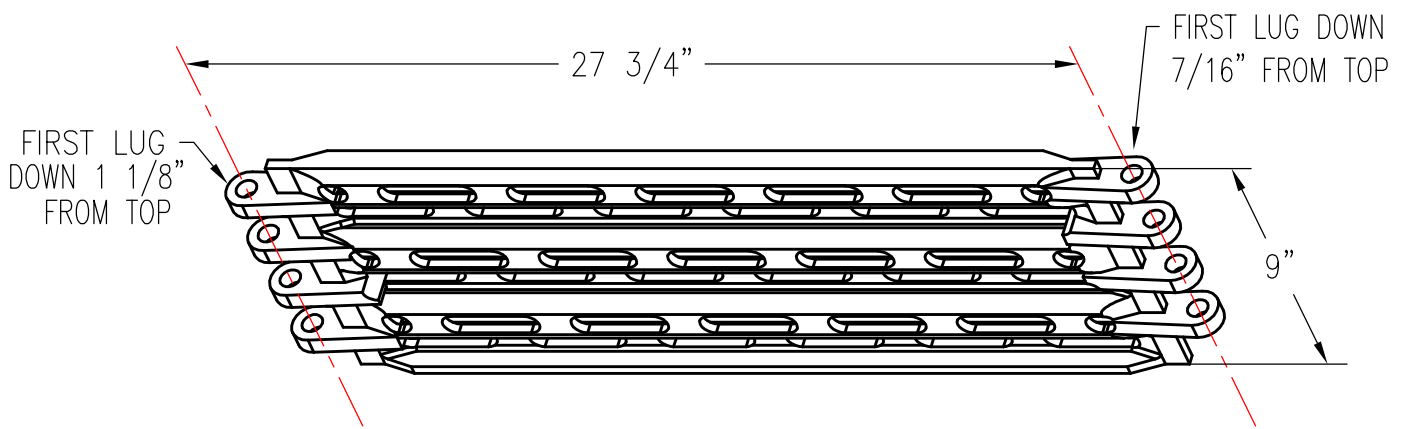

# CORRUGATED CAST BASKET SIDE HEAVY DUTY

PATTERN NUMBER: CC-4001-A  
DRAWING NUMBER: CA-2068-C

H003

WEIGHT: 26.6#