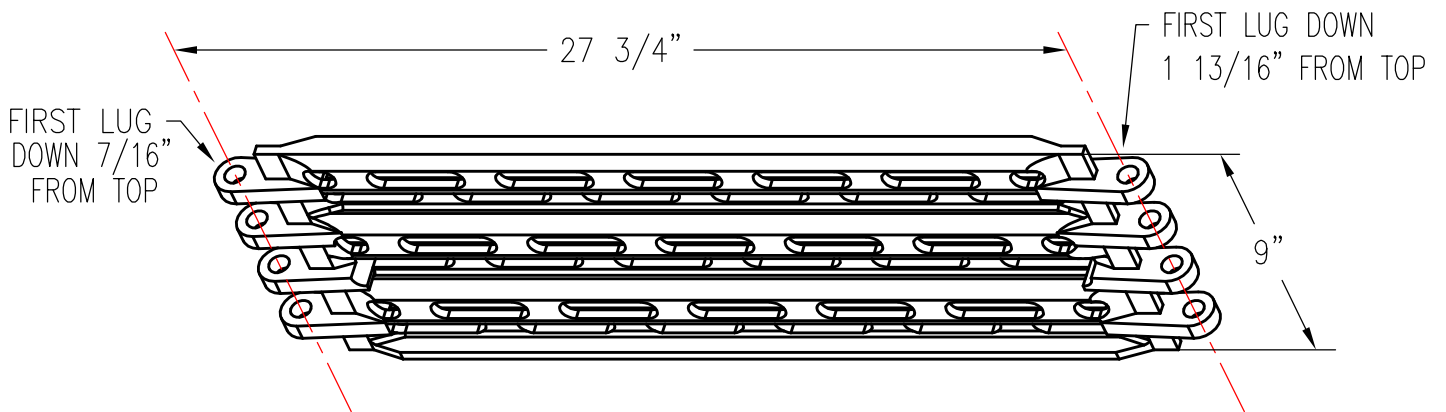

CORRUGATED CAST BASKET SIDE HEAVY DUTY

PATTERN NUMBER: CC-4001
DRAWING NUMBER: CA-2000-D

H002

WEIGHT: 26.1#