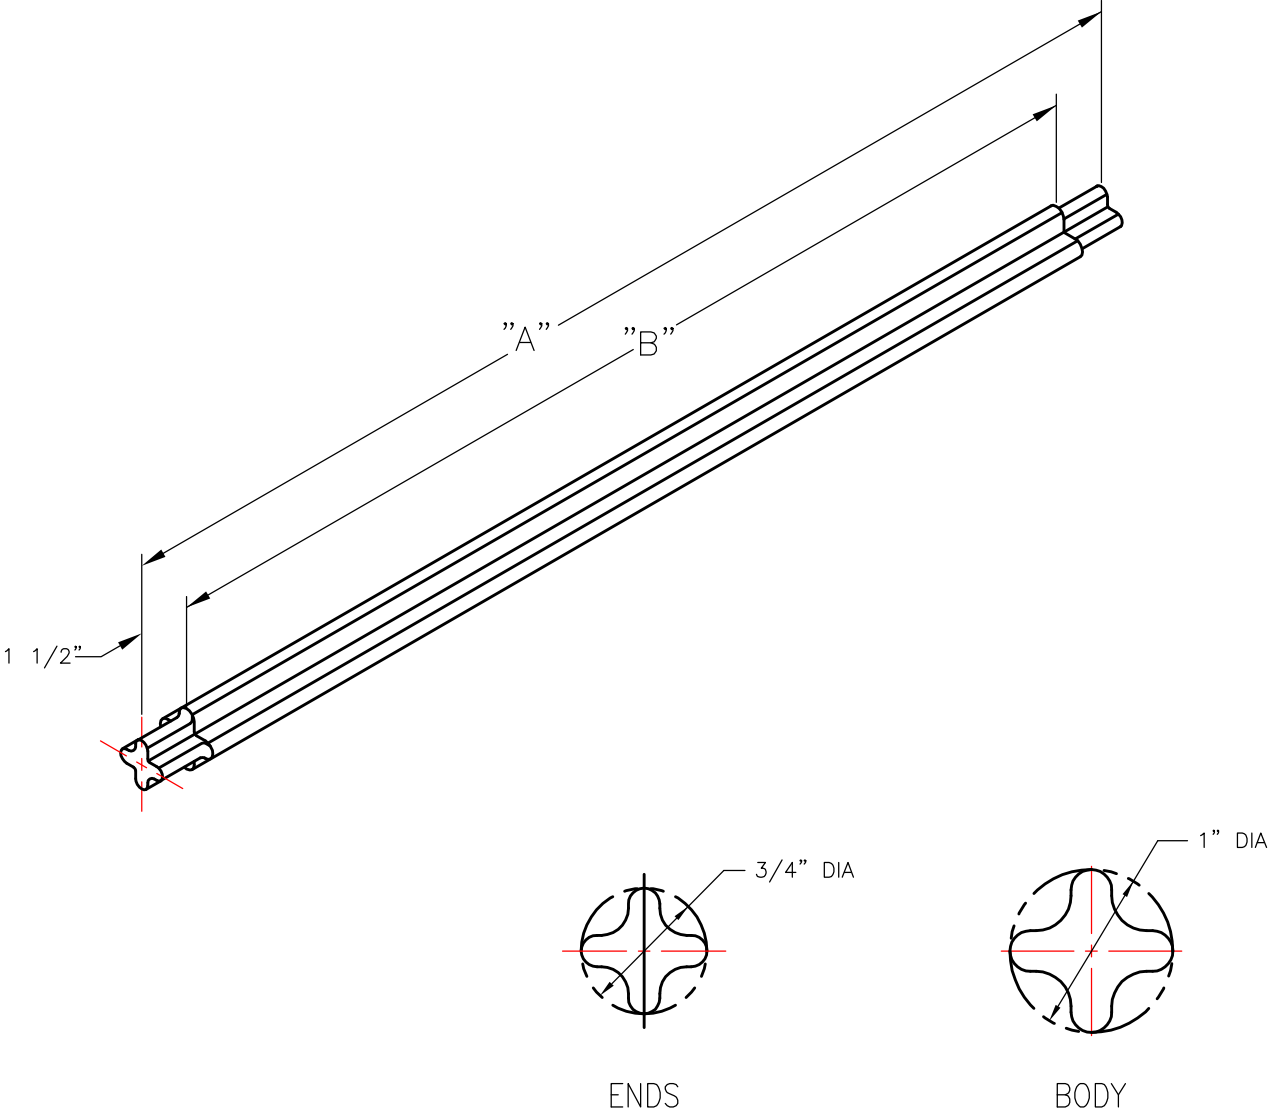

CRUCIFORM BAR

PATTERN NUMBER:	CC-4002	"A":	21 1/2"	"B":	19 1/2"	WEIGHT:	3#
PATTERN NUMBER:	CC-4003	"A":	26 1/2"	"B":	24 1/2"	WEIGHT:	3.1#

DRAWING NUMBER: CA-2031-C (ALL ABOVE PATTERNS)