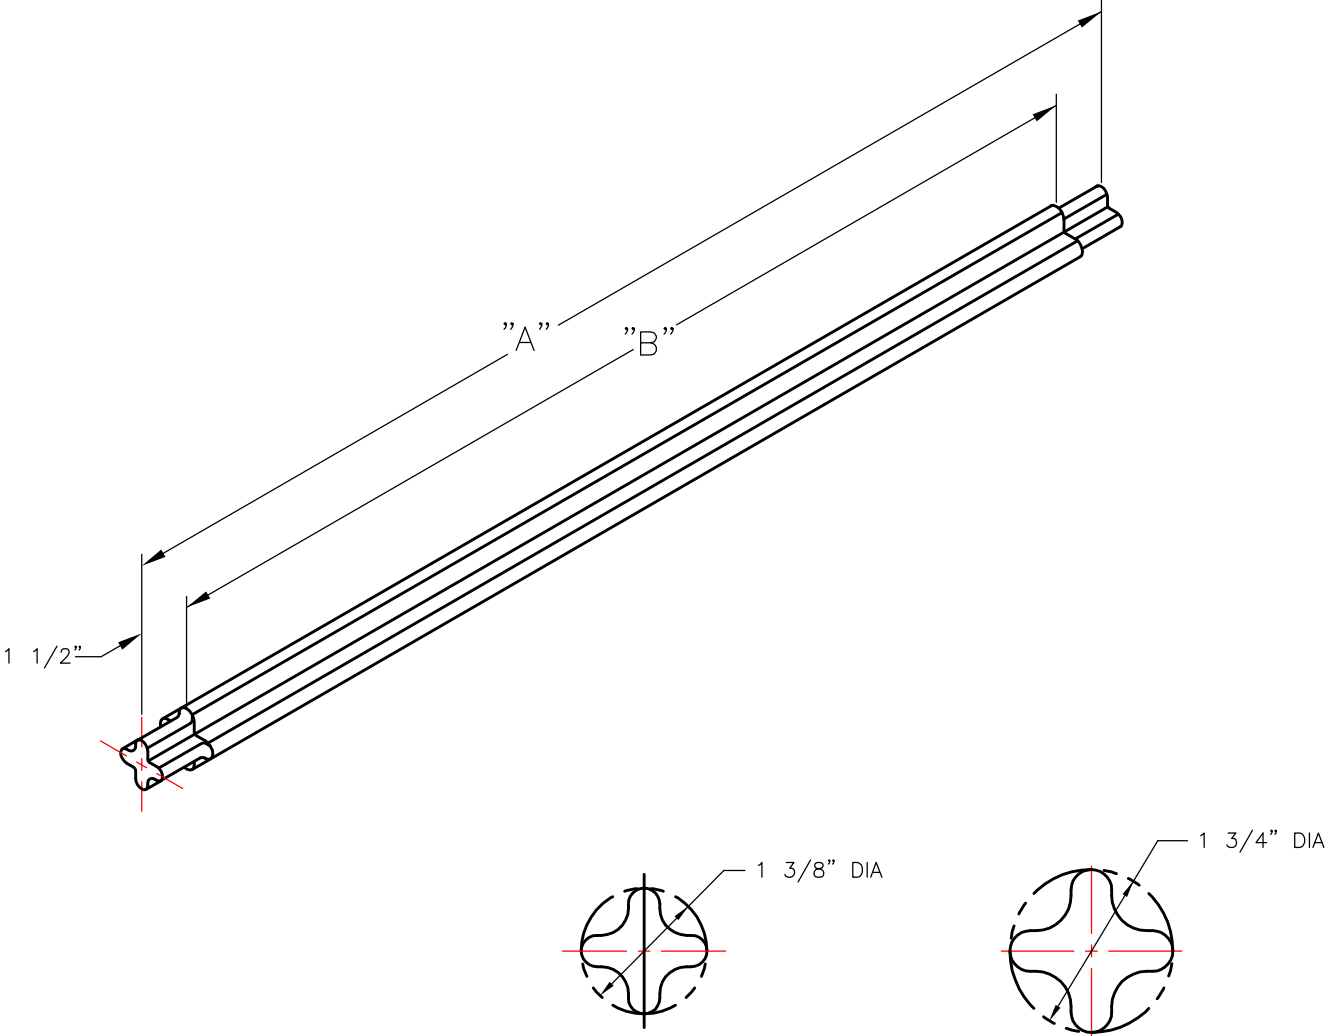

# CRUCIFORM BAR

PATTERN NUMBER:	CC-4004	"A":	21 1/2"	"B":	18 1/2"	WEIGHT:	8#
PATTERN NUMBER:	CC-4005	"A":	26 1/2"	"B":	23 1/2"	WEIGHT:	9.8#
PATTERN NUMBER:	CC-4014	"A":	32"	"B":	29 1/2"	WEIGHT:	12#

DRAWING NUMBER: CA-2031-C (ALL ABOVE PATTERNS)