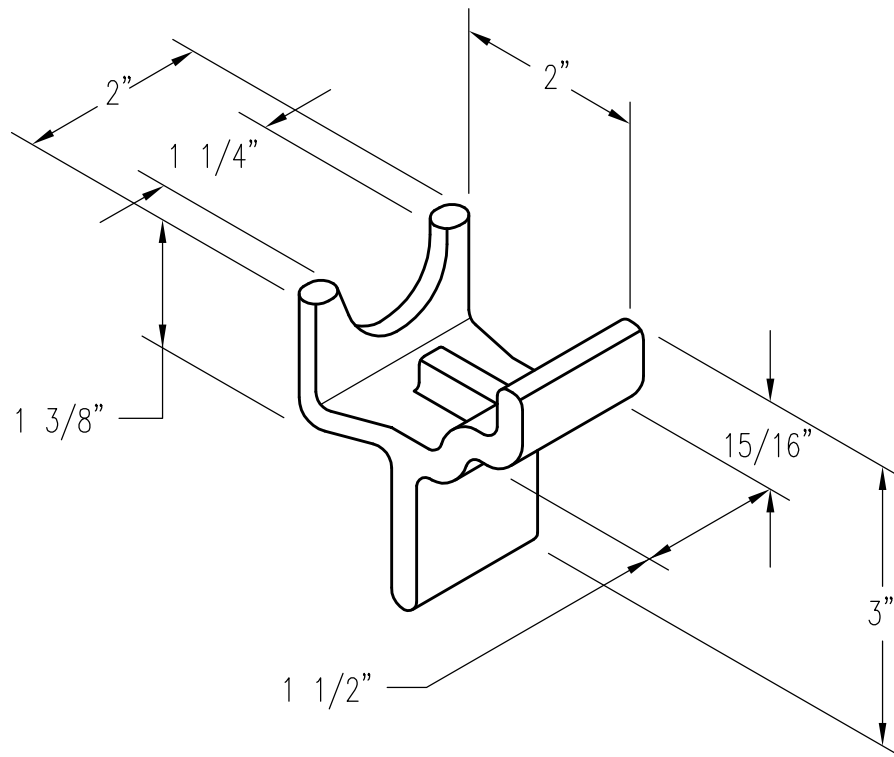

CLIP FOR CAST BASKET BAR HANGER ADAPTOR

PATTERN NUMBER: CC-4006
DRAWING NUMBER: CA-2032-B

H026

WEIGHT: 1#