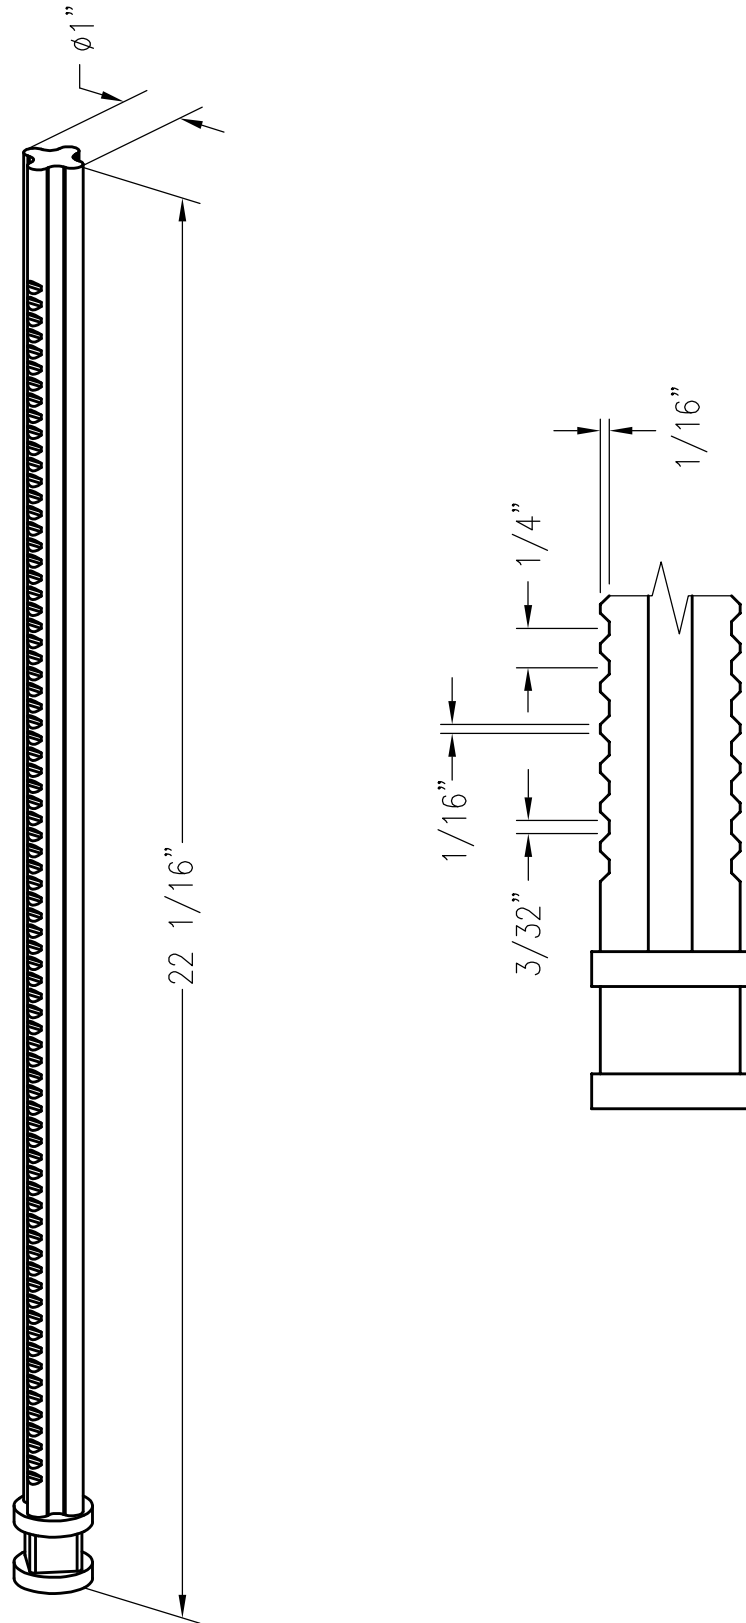

CRUCIFORM BAR

NOTCH DETAIL
TYPICAL 75 PLACES

PATTERN NUMBER: CC-4008
DRAWING NUMBER: CA-2425-C

H004

WEIGHT: 3.5#