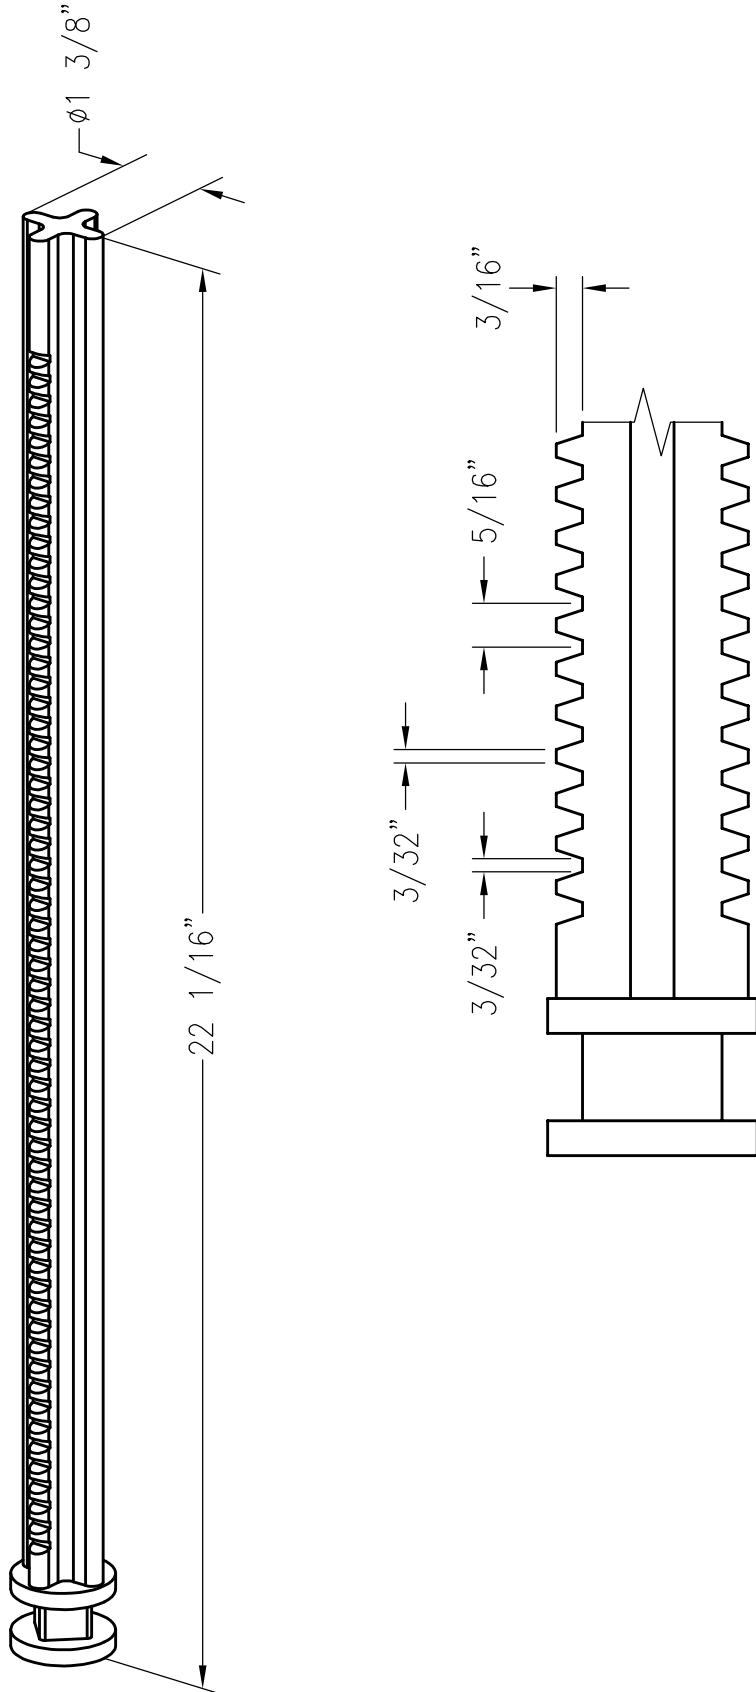

# CRUCIFORM BAR

PATTERN NUMBER: CC-4009  
DRAWING NUMBER: CA-2425-C

H005

WEIGHT: 5.25#

NOTCH DETAIL  
TYPICAL 60 PLACES