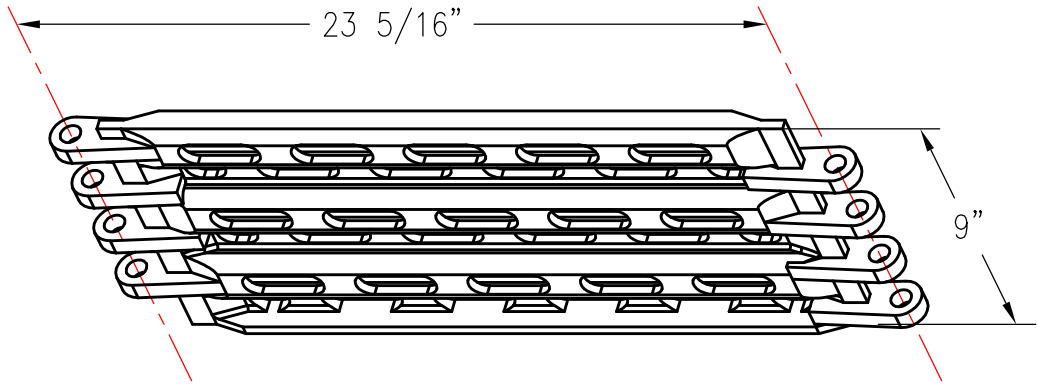

CORRUGATED CAST BASKET SIDE HEAVY DUTY

PATTERN NUMBER: CC-4010
DRAWING NUMBER: CA-2001-D

H006

WEIGHT: 24#