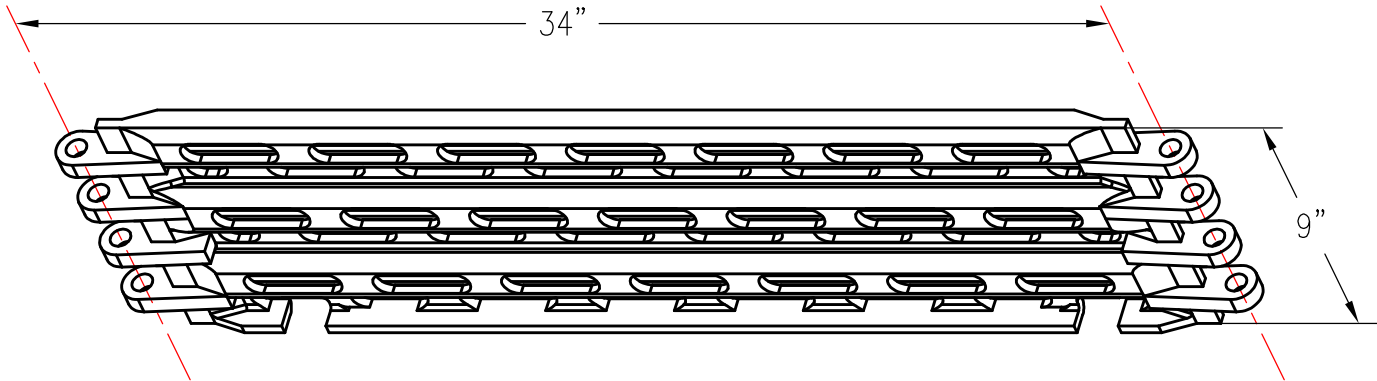

CORRUGATED CAST BASKET SIDE HEAVY DUTY

PATTERN NUMBER: CC-4011
DRAWING NUMBER: CA-2001-D

H007

WEIGHT: 32#