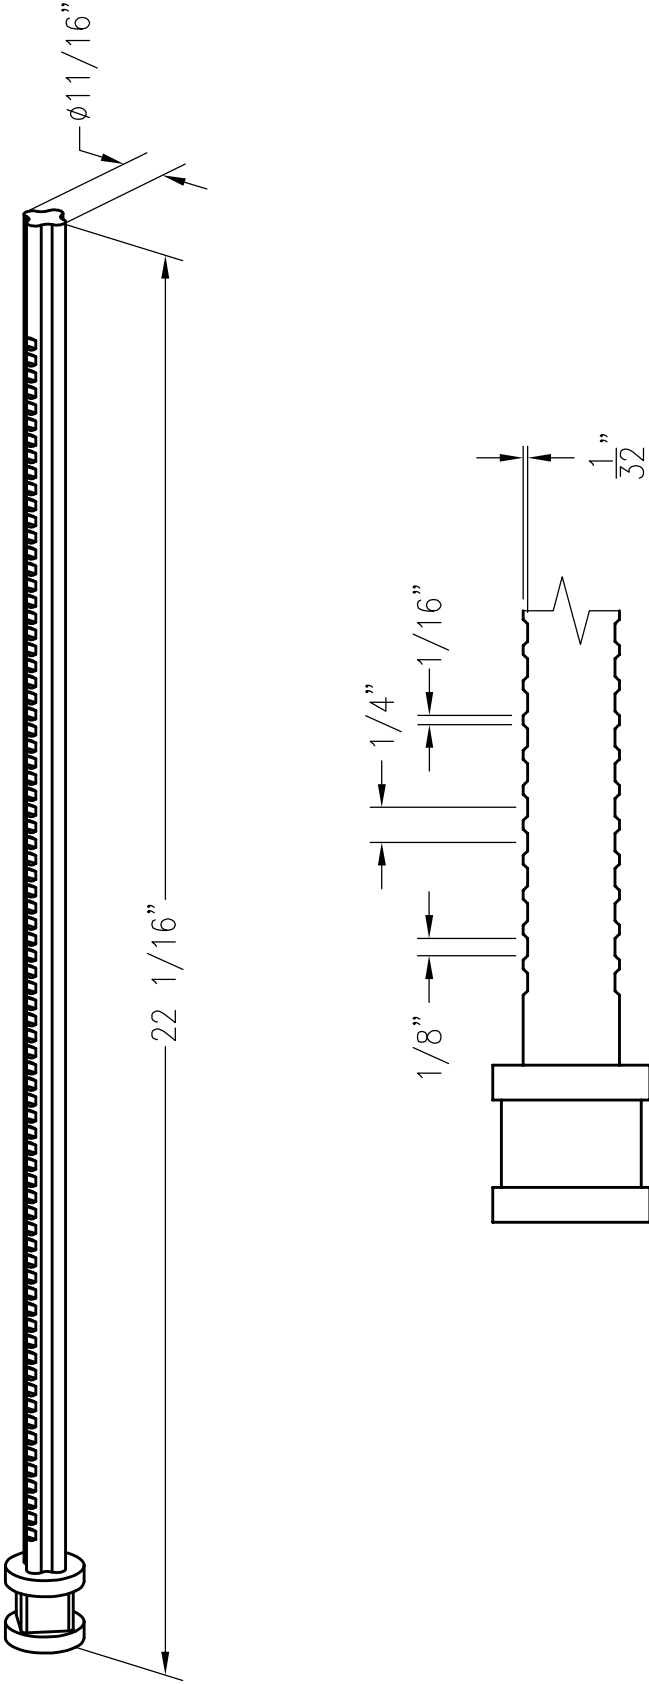

CRUCIFORM BAR

NOTCH DETAIL
TYPICAL 75 PLACES

PATTERN NUMBER: CC-4012
DRAWING NUMBER: CA-2425-C

H008

WEIGHT: 1.9#