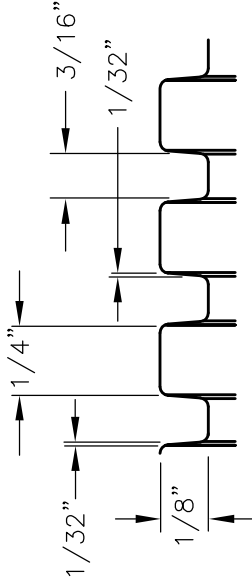

CRUCIFORM BAR

NOTCH DETAIL
NOT TO SCALE

PATTERN NUMBER: CC-4013
DRAWING NUMBER: CA-2426-B

H009

WEIGHT: 4.9#