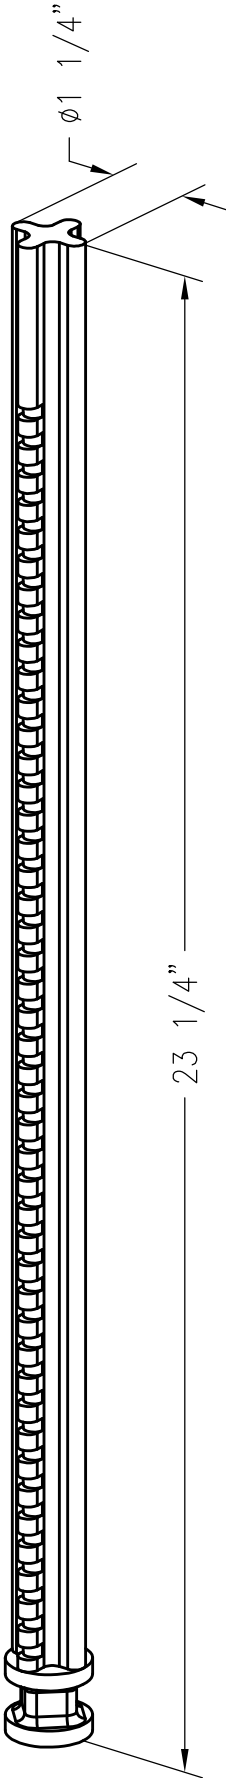

CRUCIFORM BAR

NOTCH DETAIL
NOT TO SCALE

PATTERN NUMBER: CC-4013
DRAWING NUMBER: CA-2426-B

H009

WEIGHT: 4.9#