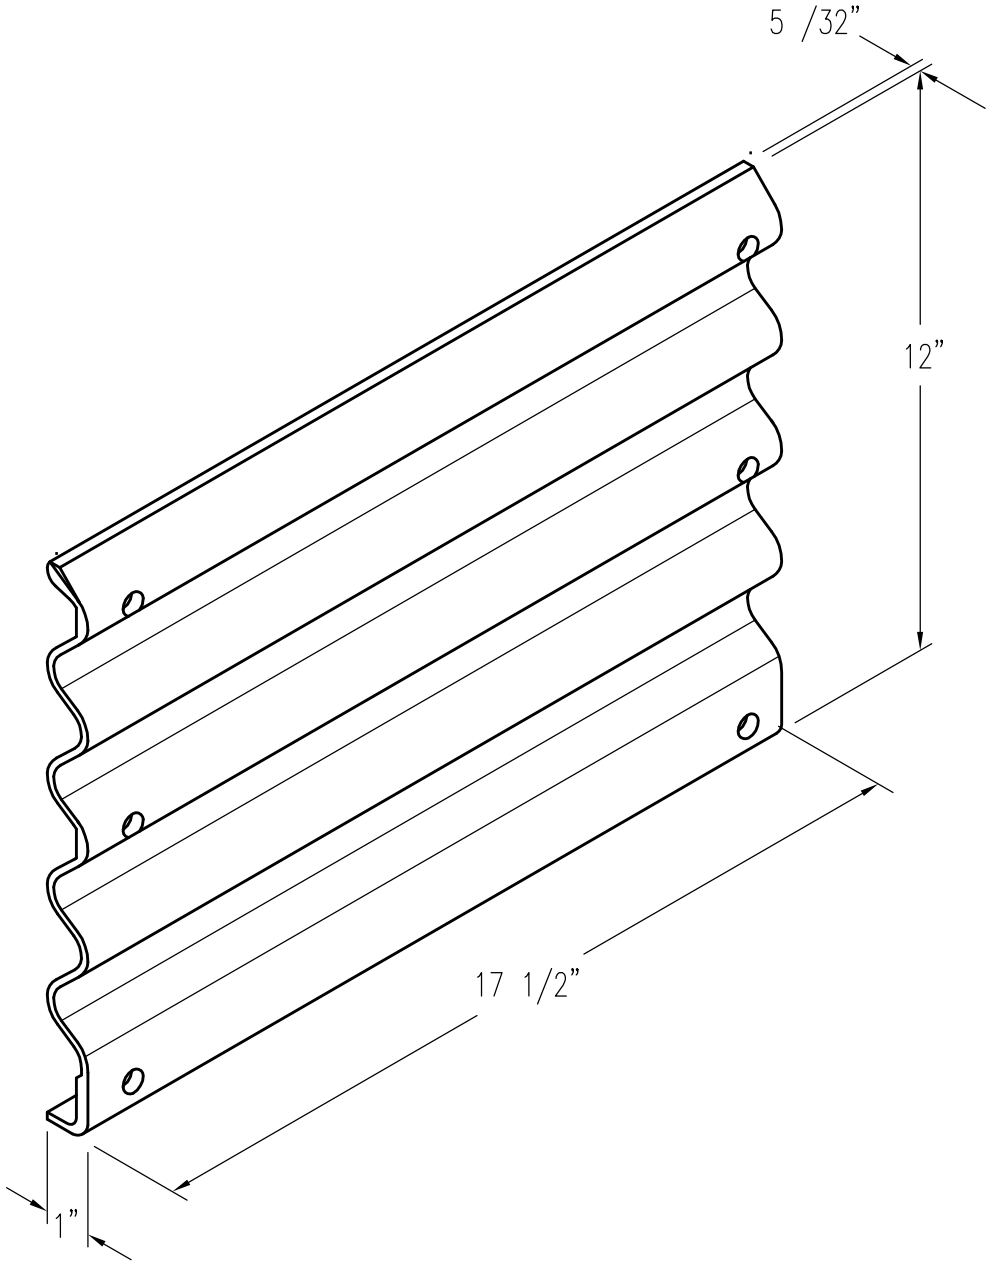

CORRUGATED BOX SIDE

PATTERN NUMBER: CC-4015
DRAWING NUMBER: CA-2061-D

H030

WEIGHT: 14.6#