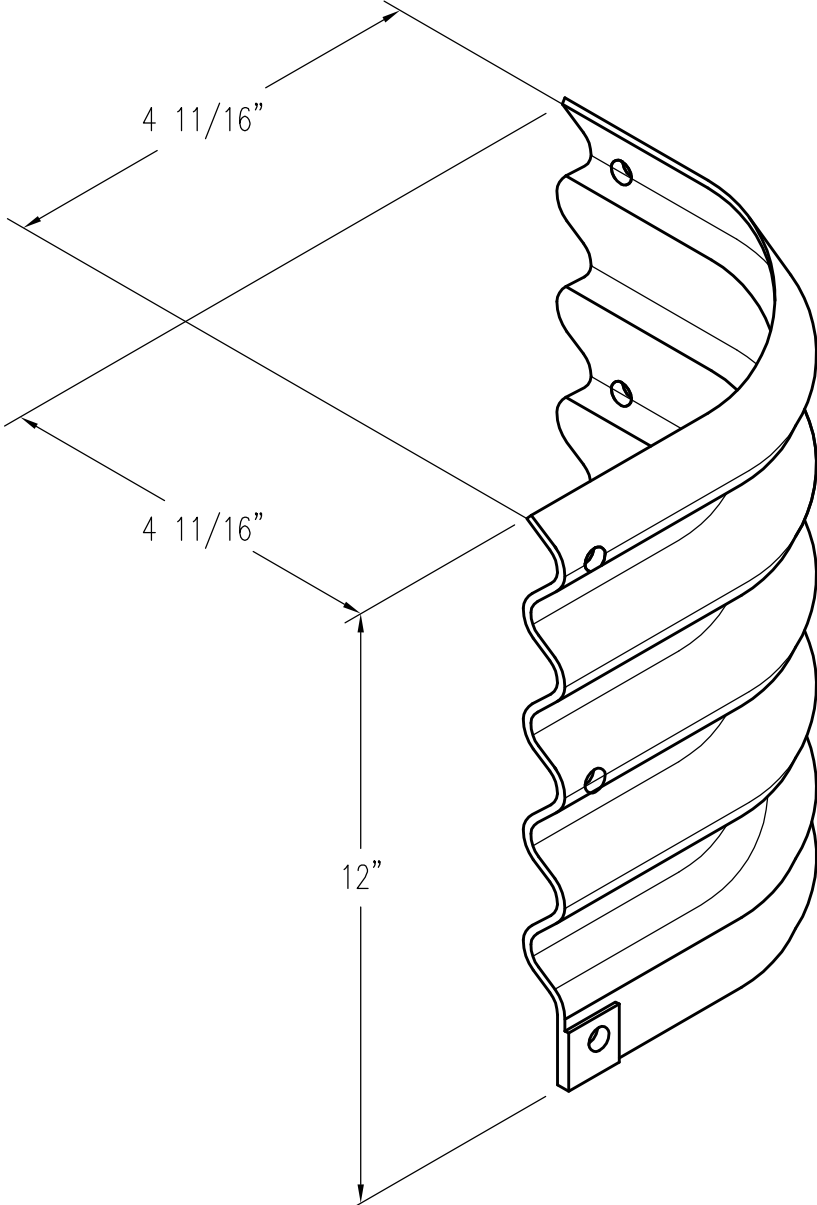

CORRUGATED BOX CORNER

PATTERN NUMBER: CC-4016
DRAWING NUMBER: CA-2061-D

H031

WEIGHT: 6.6#