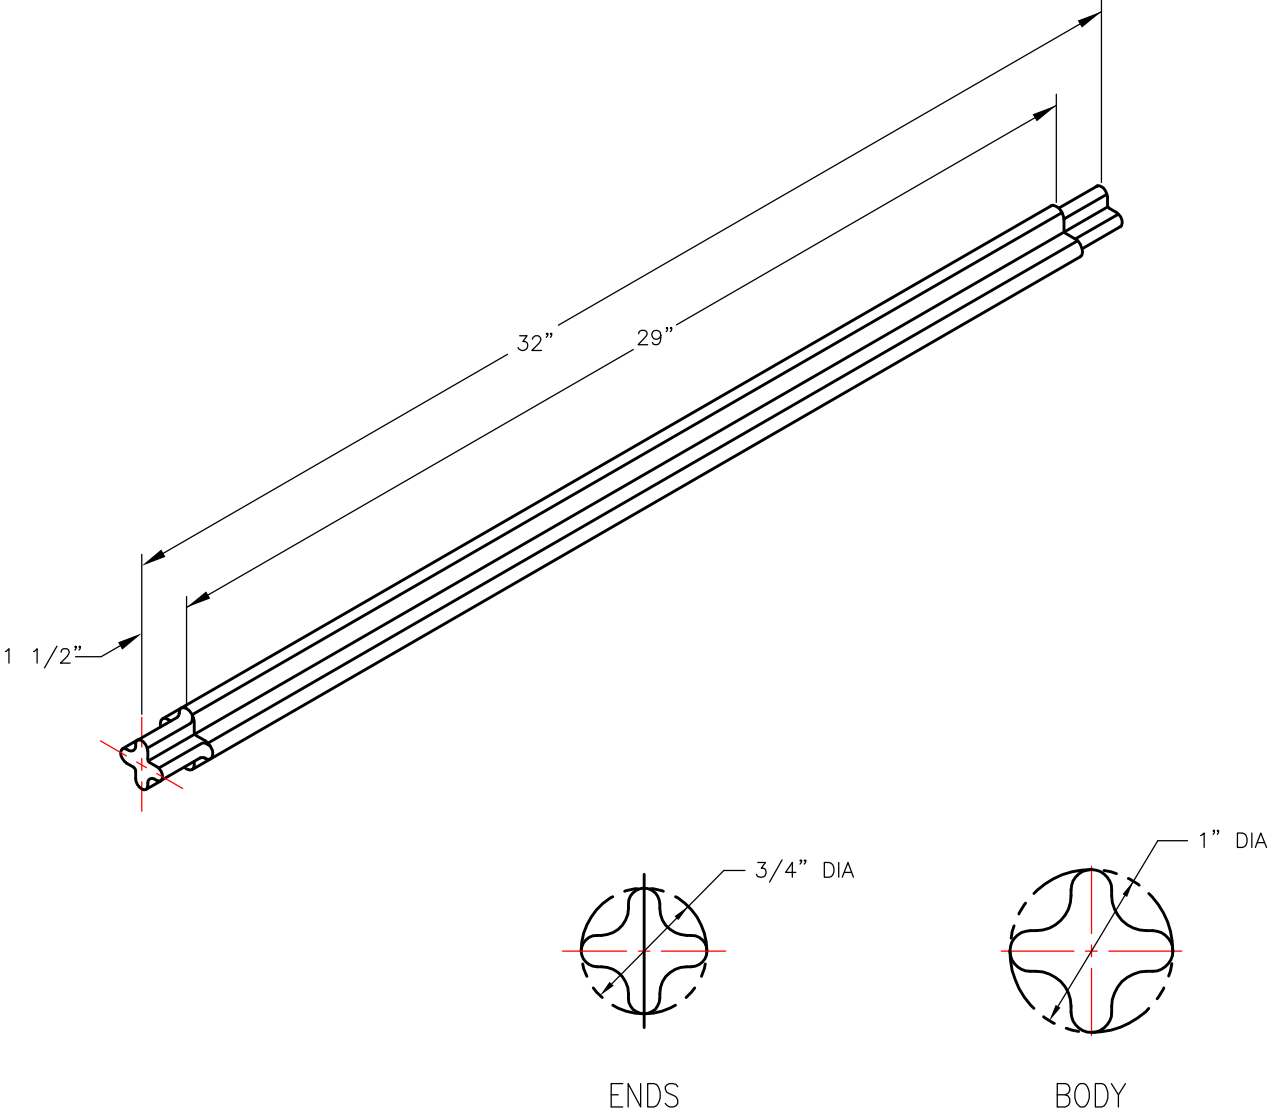

CRUCIFORM BAR

PATTERN NUMBER: CC-4017
DRAWING NUMBER: CA-1205-B

WEIGHT: 5.4#

H024