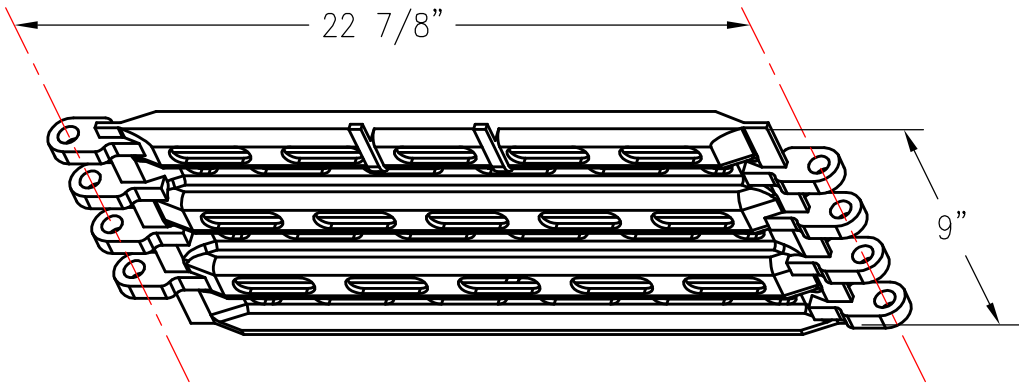

# CORRUGATED CAST BASKET SIDE LIGHT DUTY

PATTERN NUMBER: CC-4020  
DRAWING NUMBER: CA-2060-D

H013

WEIGHT: 15.75#