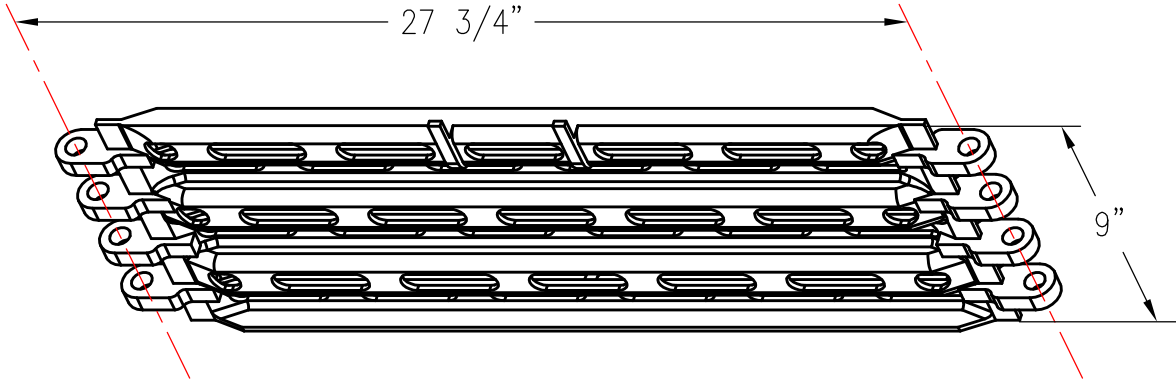

CORRUGATED CAST BASKET SIDE LIGHT DUTY

PATTERN NUMBER: CC-4021
DRAWING NUMBER: CA-2060-D

H014

WEIGHT: 18.4#