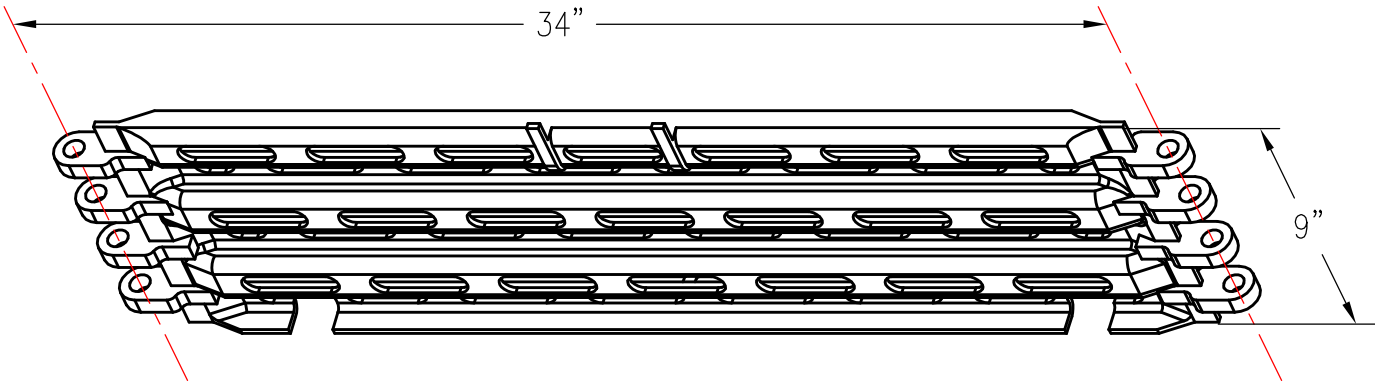

CORRUGATED CAST BASKET SIDE LIGHT DUTY

PATTERN NUMBER: CC-4022
DRAWING NUMBER: CA-2062-D

H015

WEIGHT: 20.6#