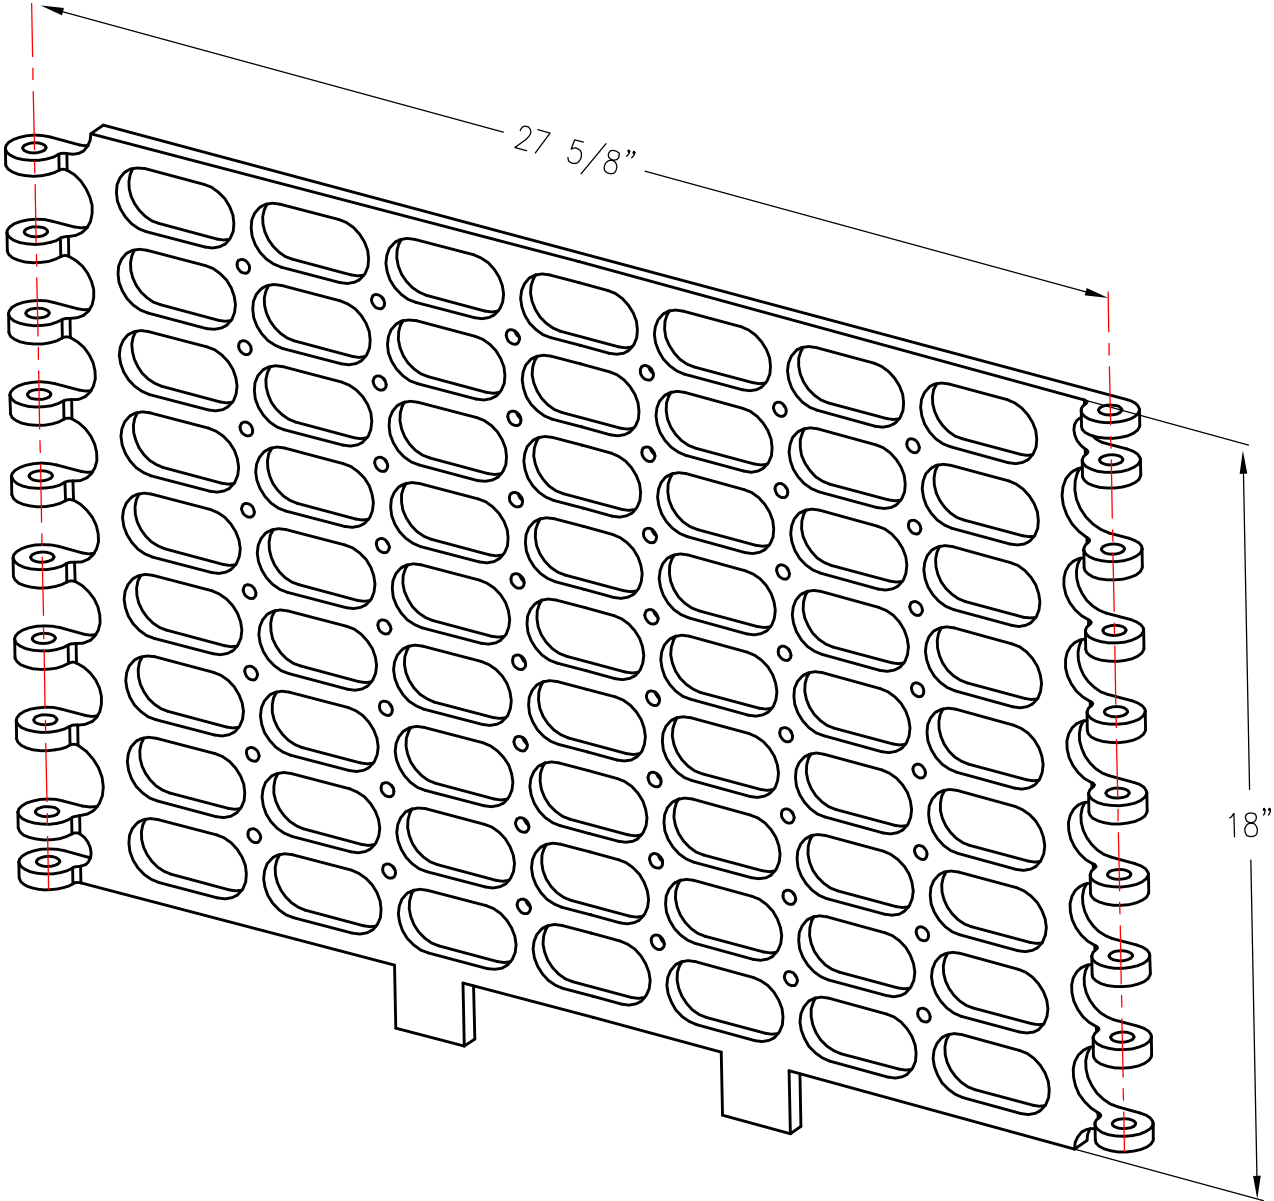

BOX SIDE

PATTERN NUMBER: CC-4027
DRAWING NUMBER: CA-2332-D

H017

WEIGHT: 29.5#