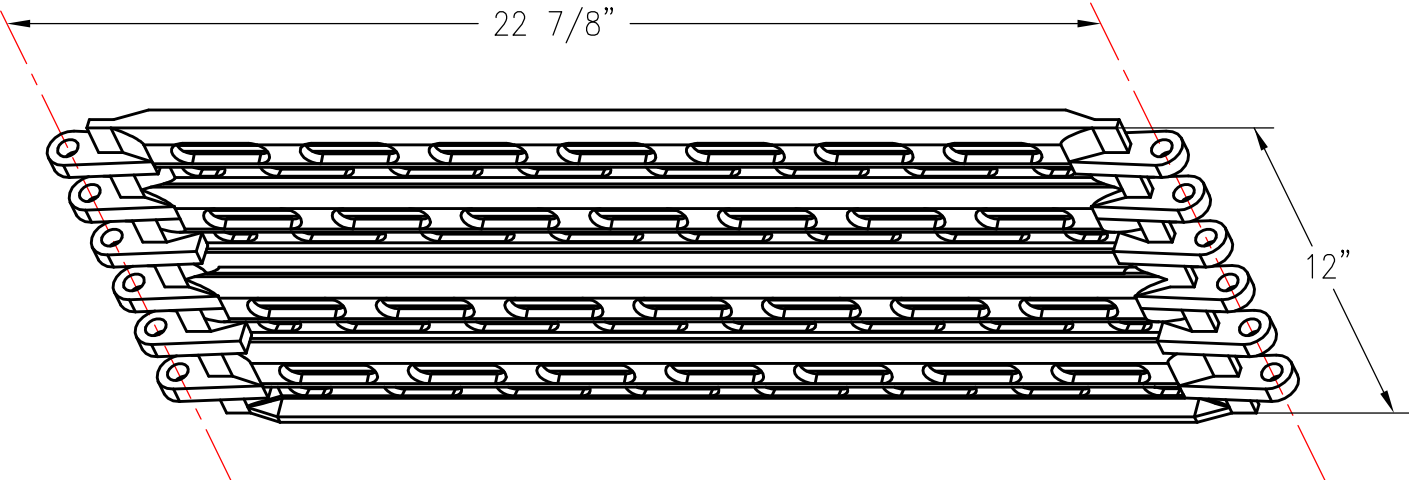

CORRUGATED CAST BASKET SIDE HEAVY DUTY

PATTERN NUMBER: CC-4028
DRAWING NUMBER: CA-2349-D

H032

WEIGHT: 30.5#