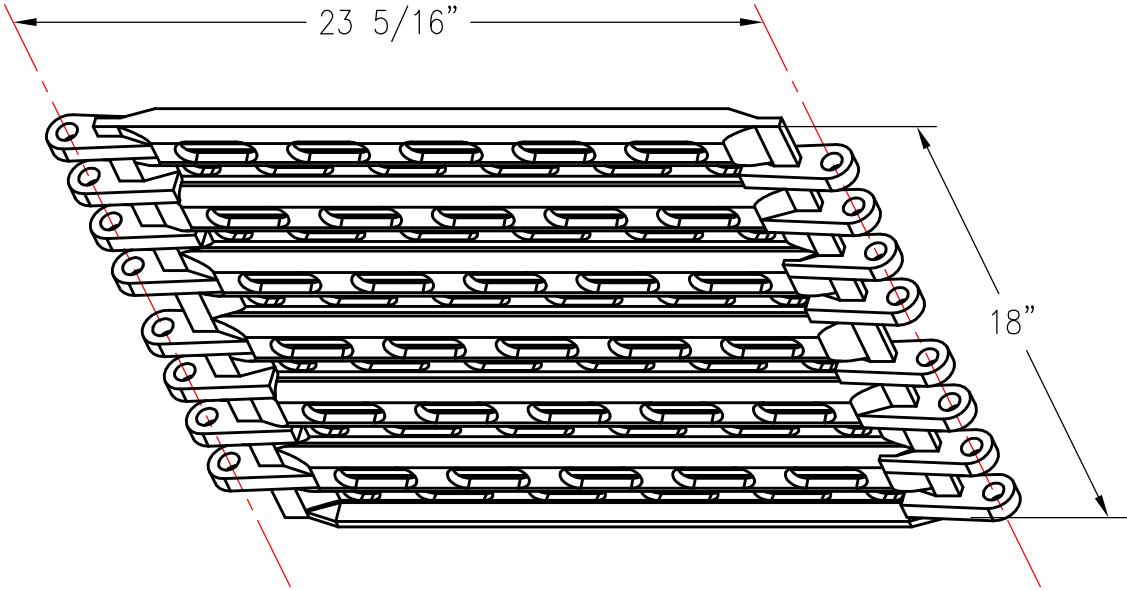

# CORRUGATED CAST BASKET SIDE HEAVY DUTY

PATTERN NUMBER: CC-4029  
DRAWING NUMBER: CA-2501-D

H018

WEIGHT: 41.75#