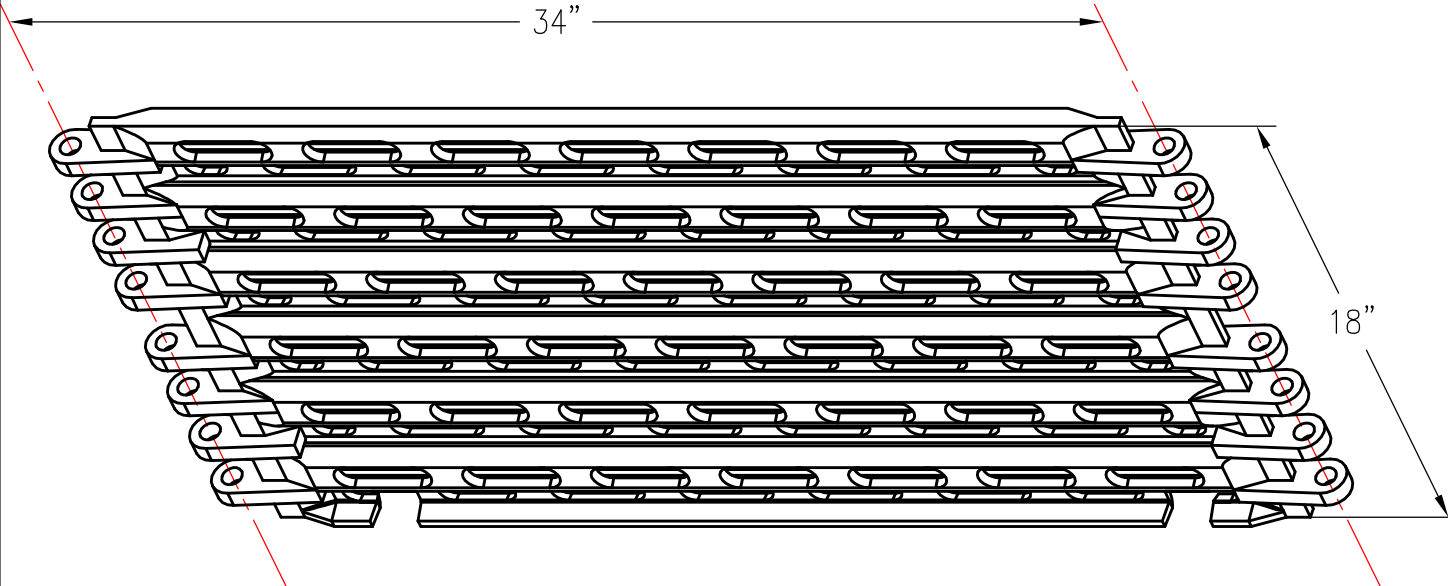

# CORRUGATED CAST BASKET SIDE HEAVY DUTY

PATTERN NUMBER: CC-4030  
DRAWING NUMBER: CA-2502-D

H019

WEIGHT: 65#