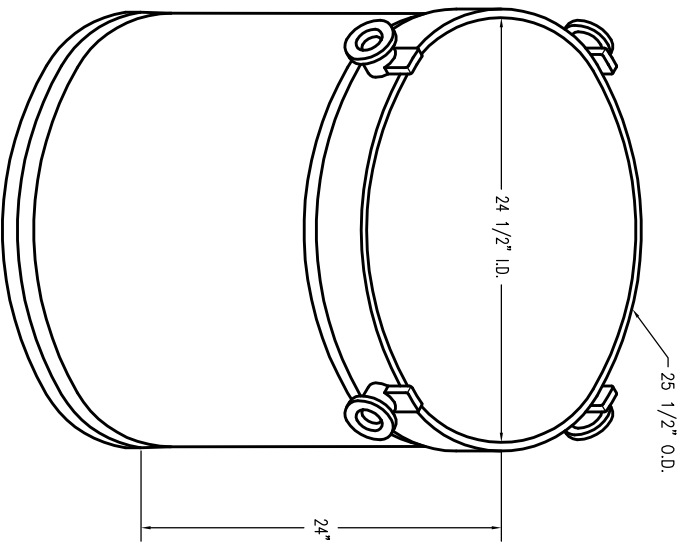

# CAST BASKET

PATTERN NUMBER: CC-4050  
DRAWING NUMBER: CA-3759-0

H034

WEIGHT: 279#