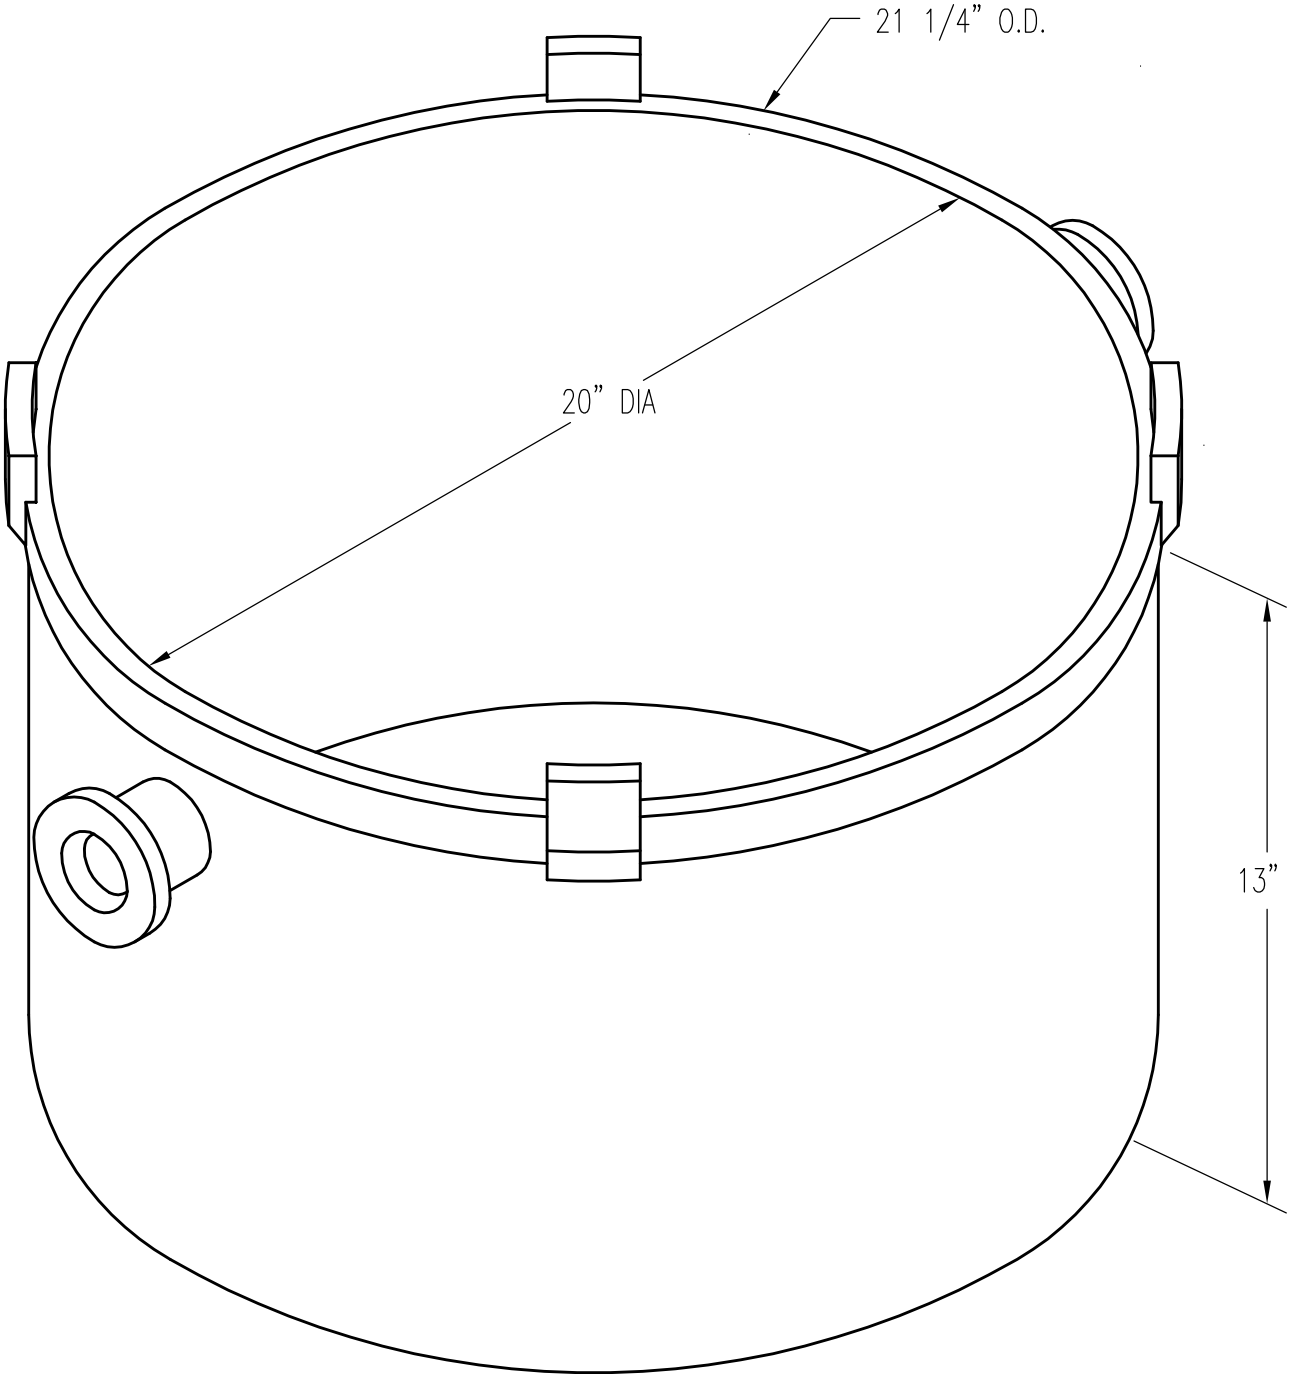

CAST BASKET

USE WITH GRID CC-36006
DRAWING #CA-0623-A

PATTERN NUMBER: CC-4052
DRAWING NUMBER: CA-2181-C

H036

WEIGHT: 123#