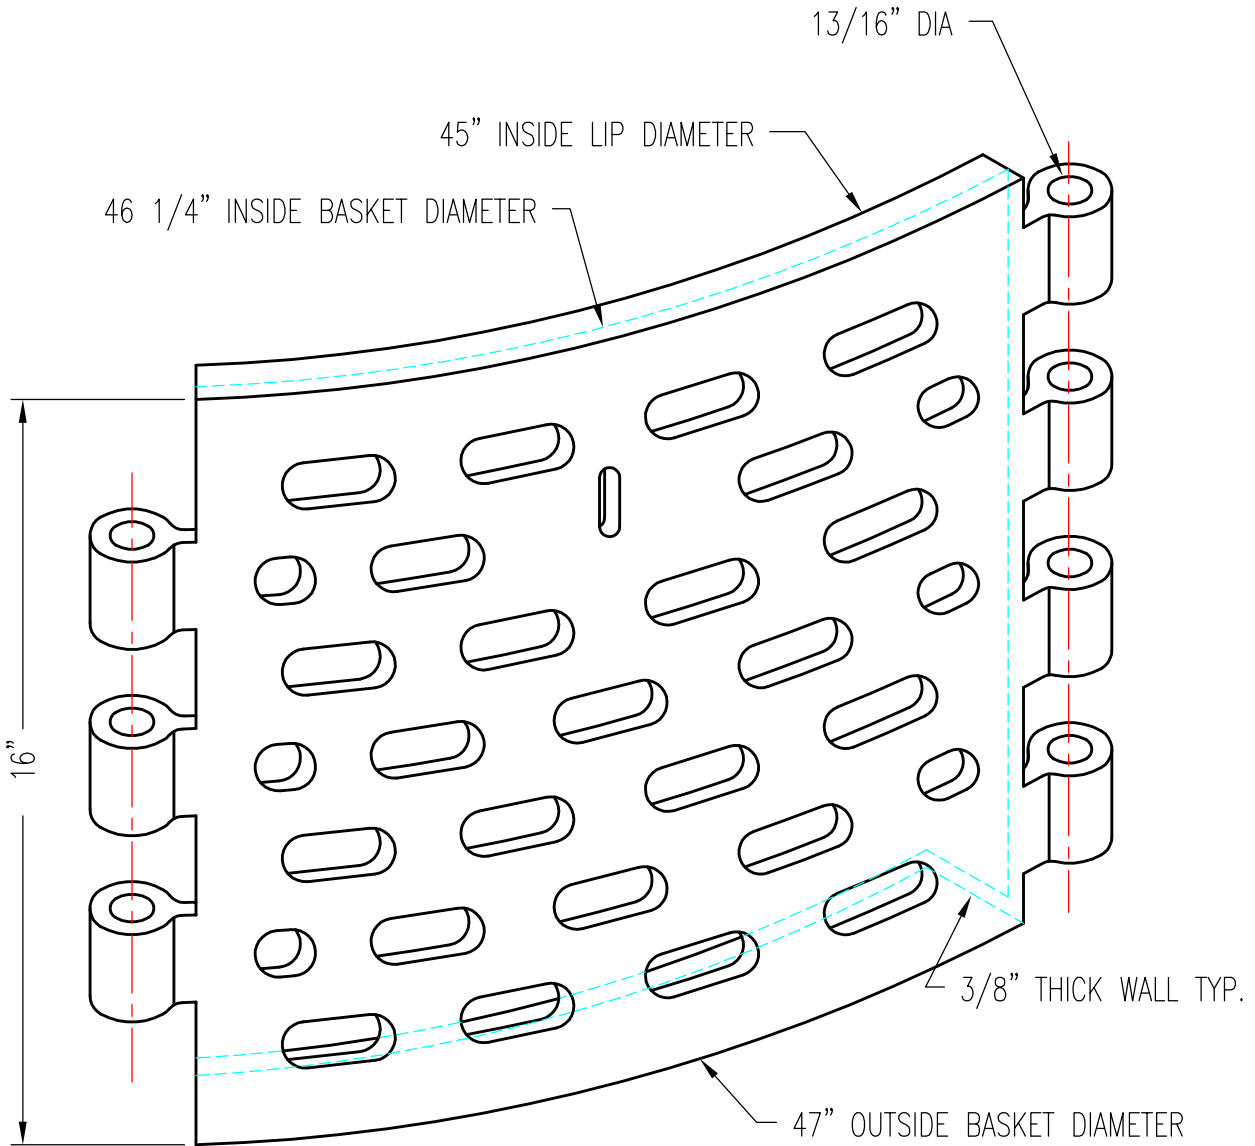

MODULAR ROUND CAST BASKET SEGMENT

(8) OF THE ABOVE SEGMENTS REQUIRED FOR ONE COMPLETE ASSEMBLY

PATTERN NUMBER: CC-4075
DRAWING NUMBER: CA-2133-D

SINGLE (16" TALL) BASKET ASSEMBLY:
DRAWING NUMBER: CA-2134-C

DOUBLE (32" TALL) BASKET ASSEMBLY:
DRAWING NUMBER: CA-2135-C

H037

WEIGHT: 31#