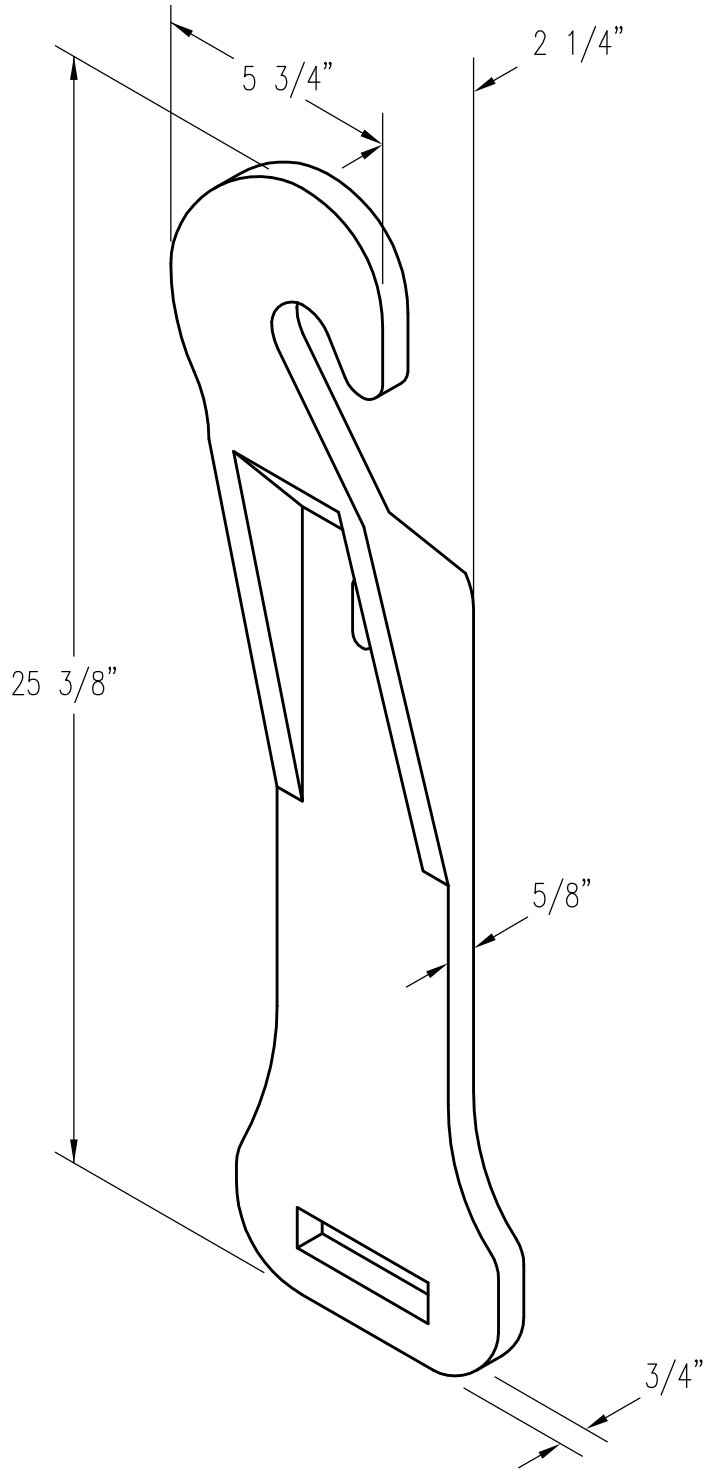

LIFT HOOK, RD CAST BASKET SINGLE, 16"

PATTERN NUMBER: CC-4076
DRAWING NUMBER: CA-2133-D

H038

WEIGHT: 24#