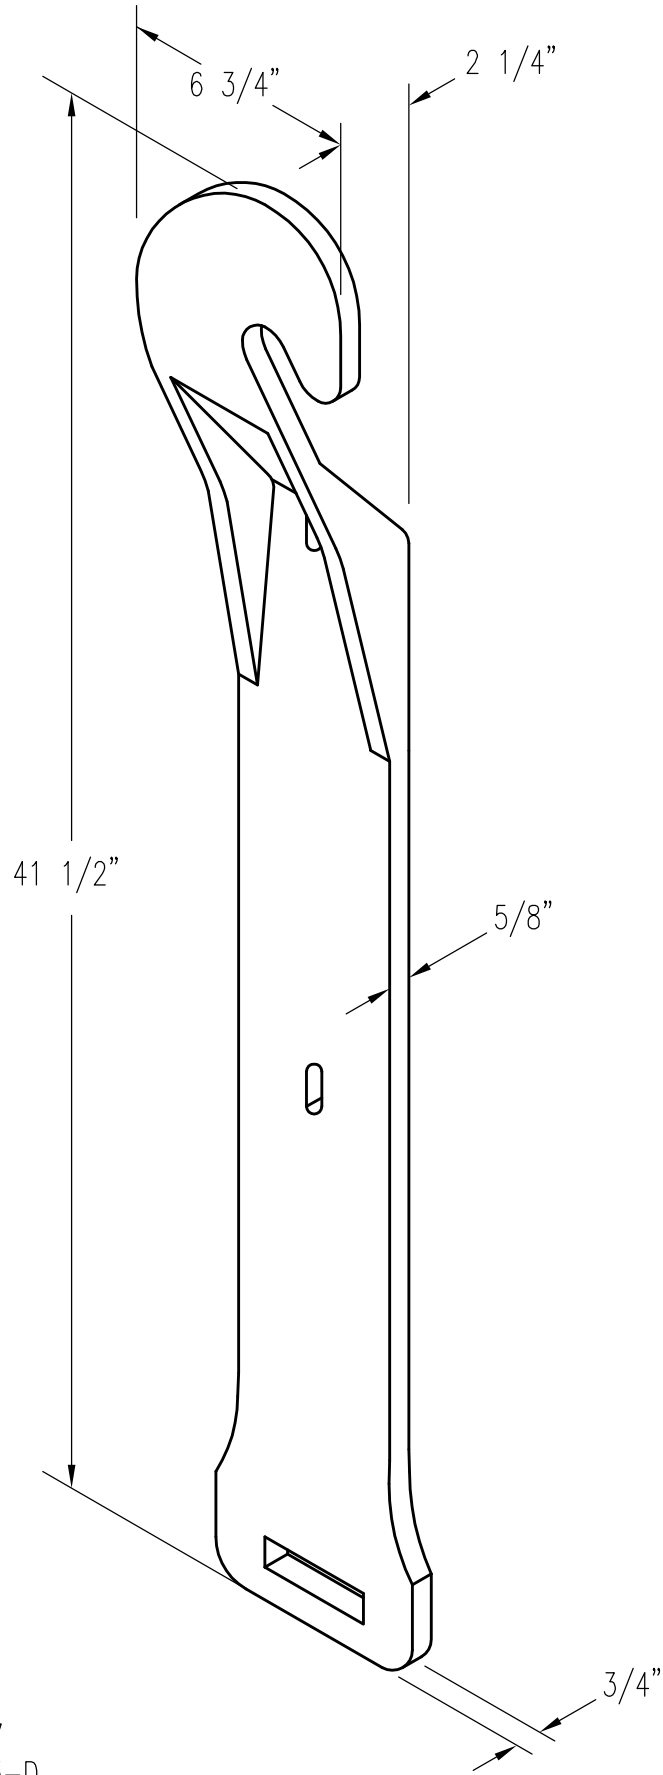

LIFT HOOK, RD CAST BASKET DOUBLE, 32"

PATTERN NUMBER: CC-4077
DRAWING NUMBER: CA-2133-D

H039

WEIGHT: 41#