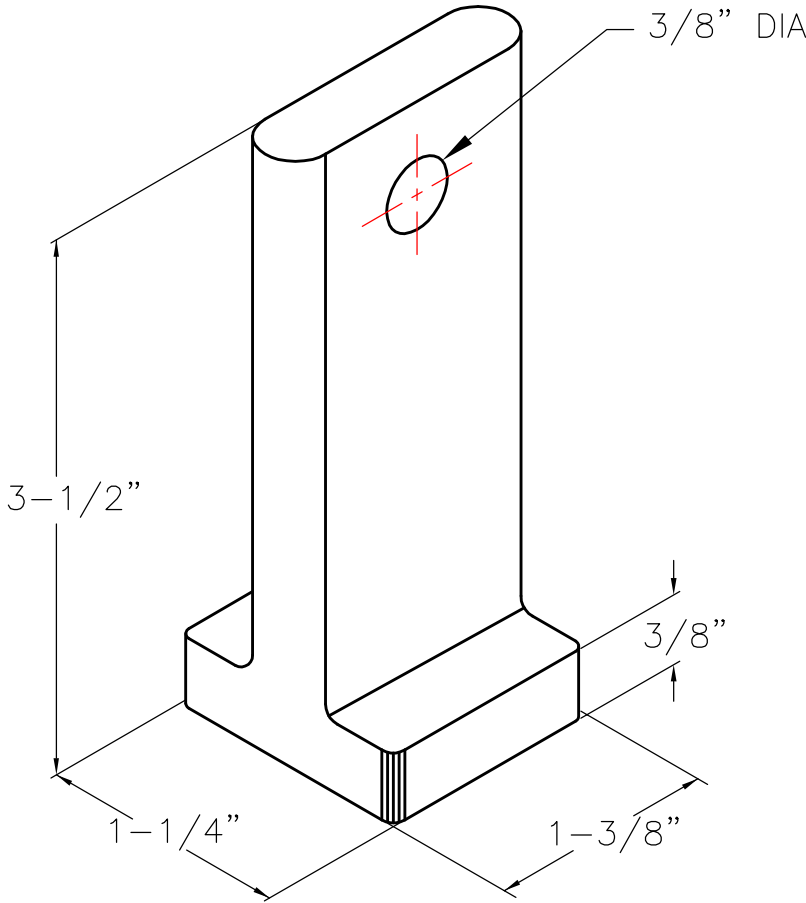

SIDE KEY

PATTERN NUMBER: CC-4079
DRAWING NUMBER: CA-2133-D

H021

WEIGHT: 67#