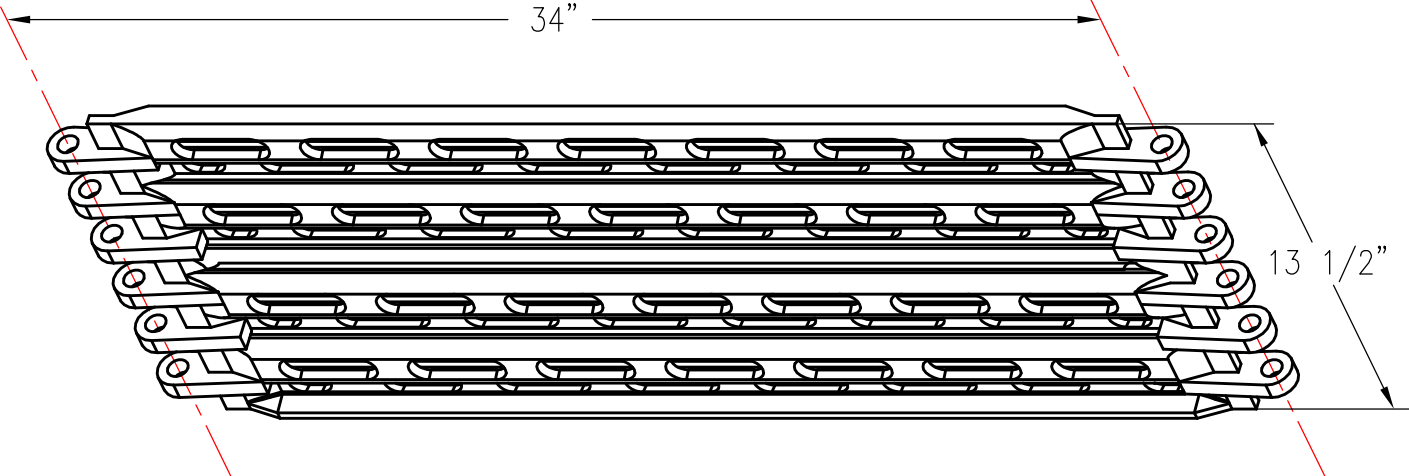

# CORRUGATED CAST BASKET SIDE HEAVY DUTY

PATTERN NUMBER: CC-4080  
DRAWING NUMBER: CA-3404-D

H040

WEIGHT: 47#