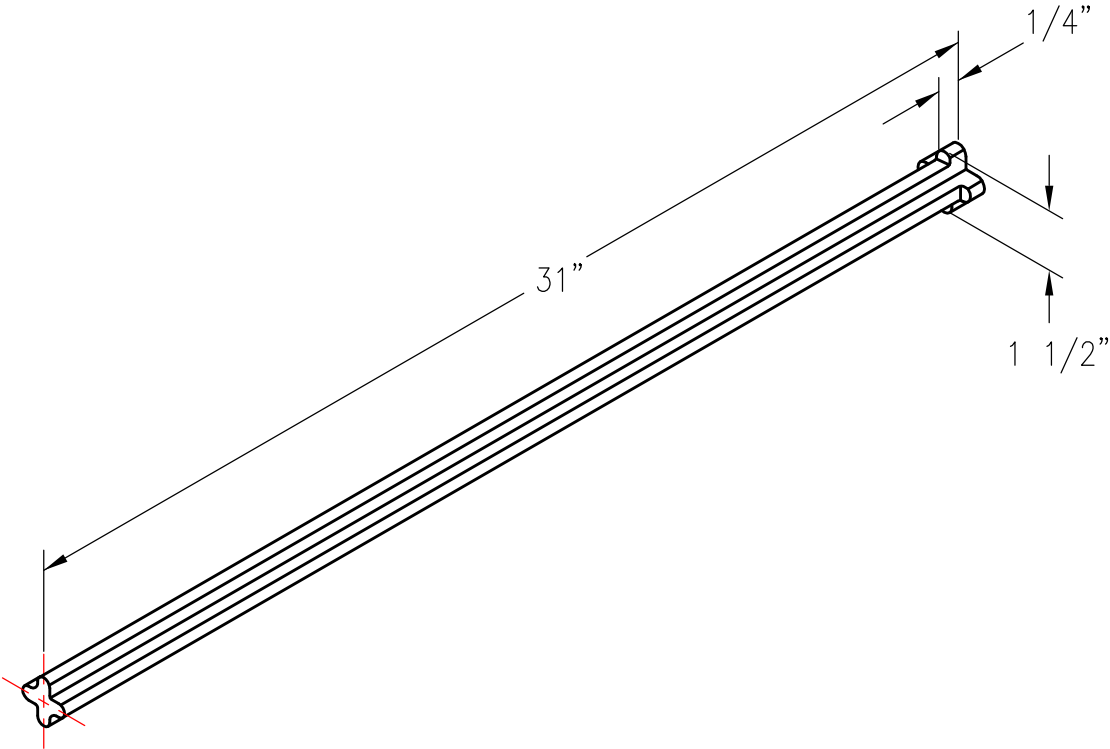

# CRUCIFORM BAR

PATTERN NUMBER: CC-4081  
DRAWING NUMBER: CA-3556-B

H041

WEIGHT: 6#