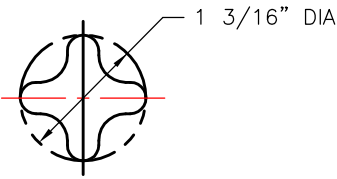

# CRUCIFORM BAR

PATTERN NUMBER: CC-4081  
DRAWING NUMBER: CA-3556-B

H041

WEIGHT: 6#