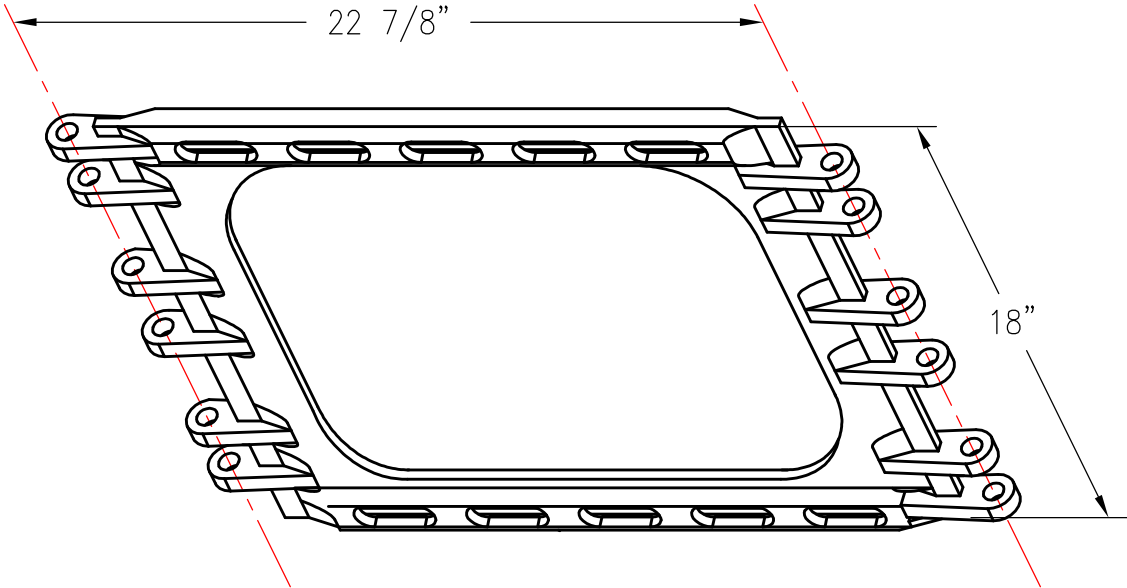

CORRUGATED CAST BASKET SIDE HEAVY DUTY--OPEN

PATTERN NUMBER: CC-4082
DRAWING NUMBER: CA-3559-D

H025

WEIGHT: 16#