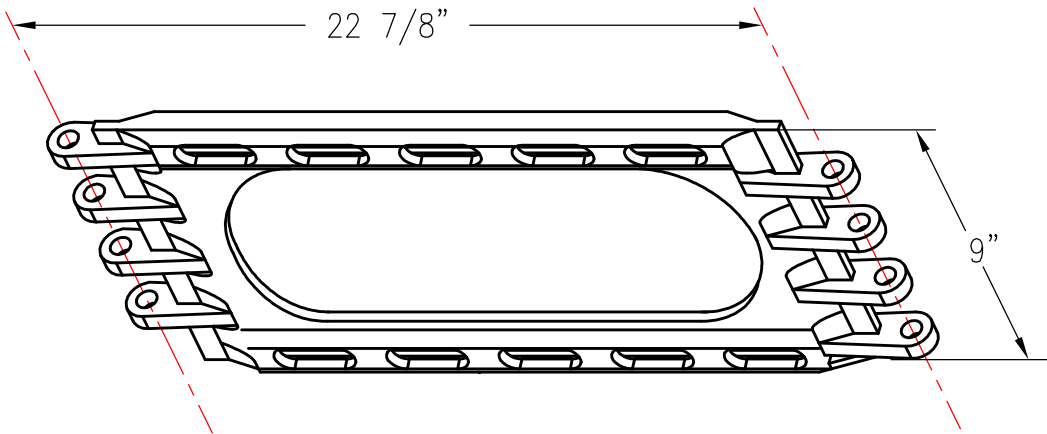

# CORRUGATED CAST BASKET SIDE HEAVY DUTY--OPEN

PATTERN NUMBER: CC-4084  
DRAWING NUMBER: CA-3644-D

H042

WEIGHT: 12#