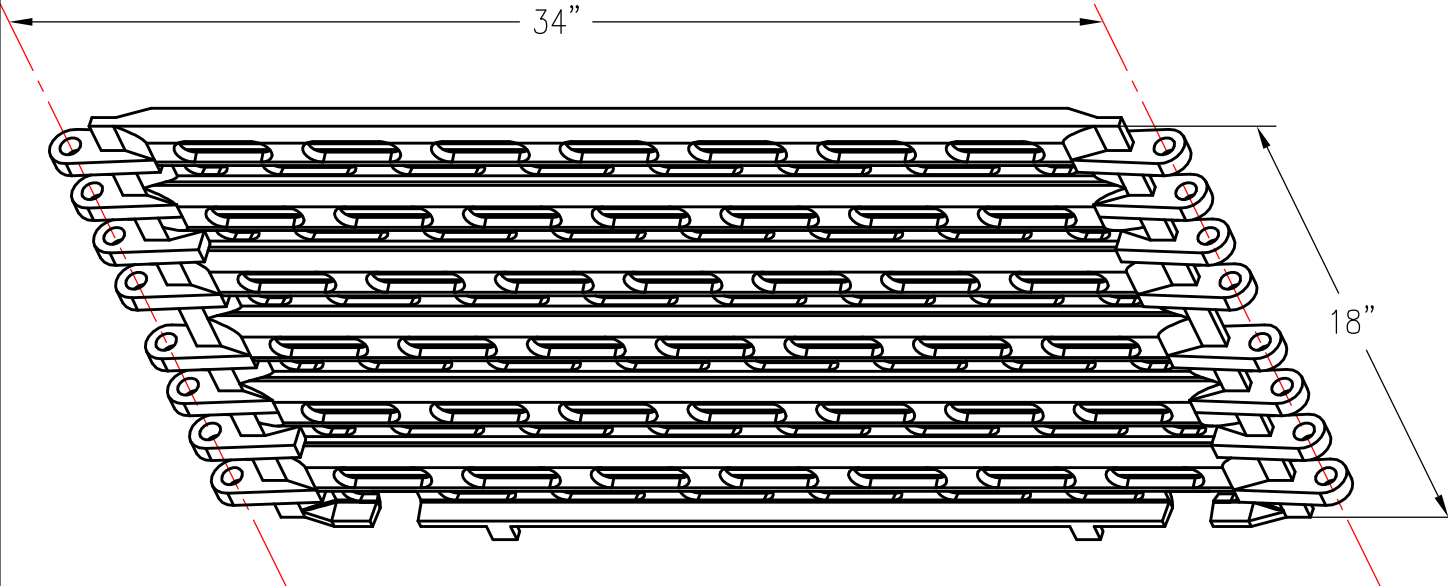

# CORRUGATED CAST BASKET SIDE HEAVY DUTY, NON-STANDARD

PATTERN NUMBER: CC-4085  
DRAWING NUMBER: CA-3696-D

H043

WEIGHT: 54.8#