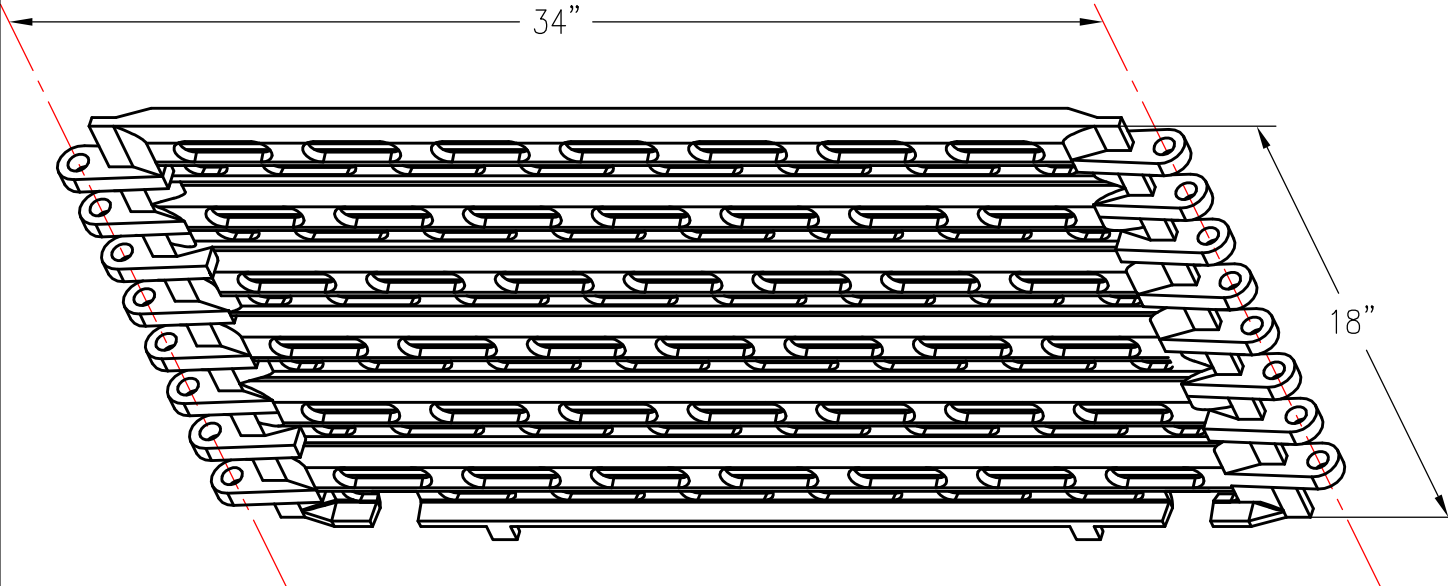

CORRUGATED CAST BASKET SIDE HEAVY DUTY, NON-STANDARD

PATTERN NUMBER: CC-4086
DRAWING NUMBER: CA-3697-D

H044

WEIGHT: 56.6#