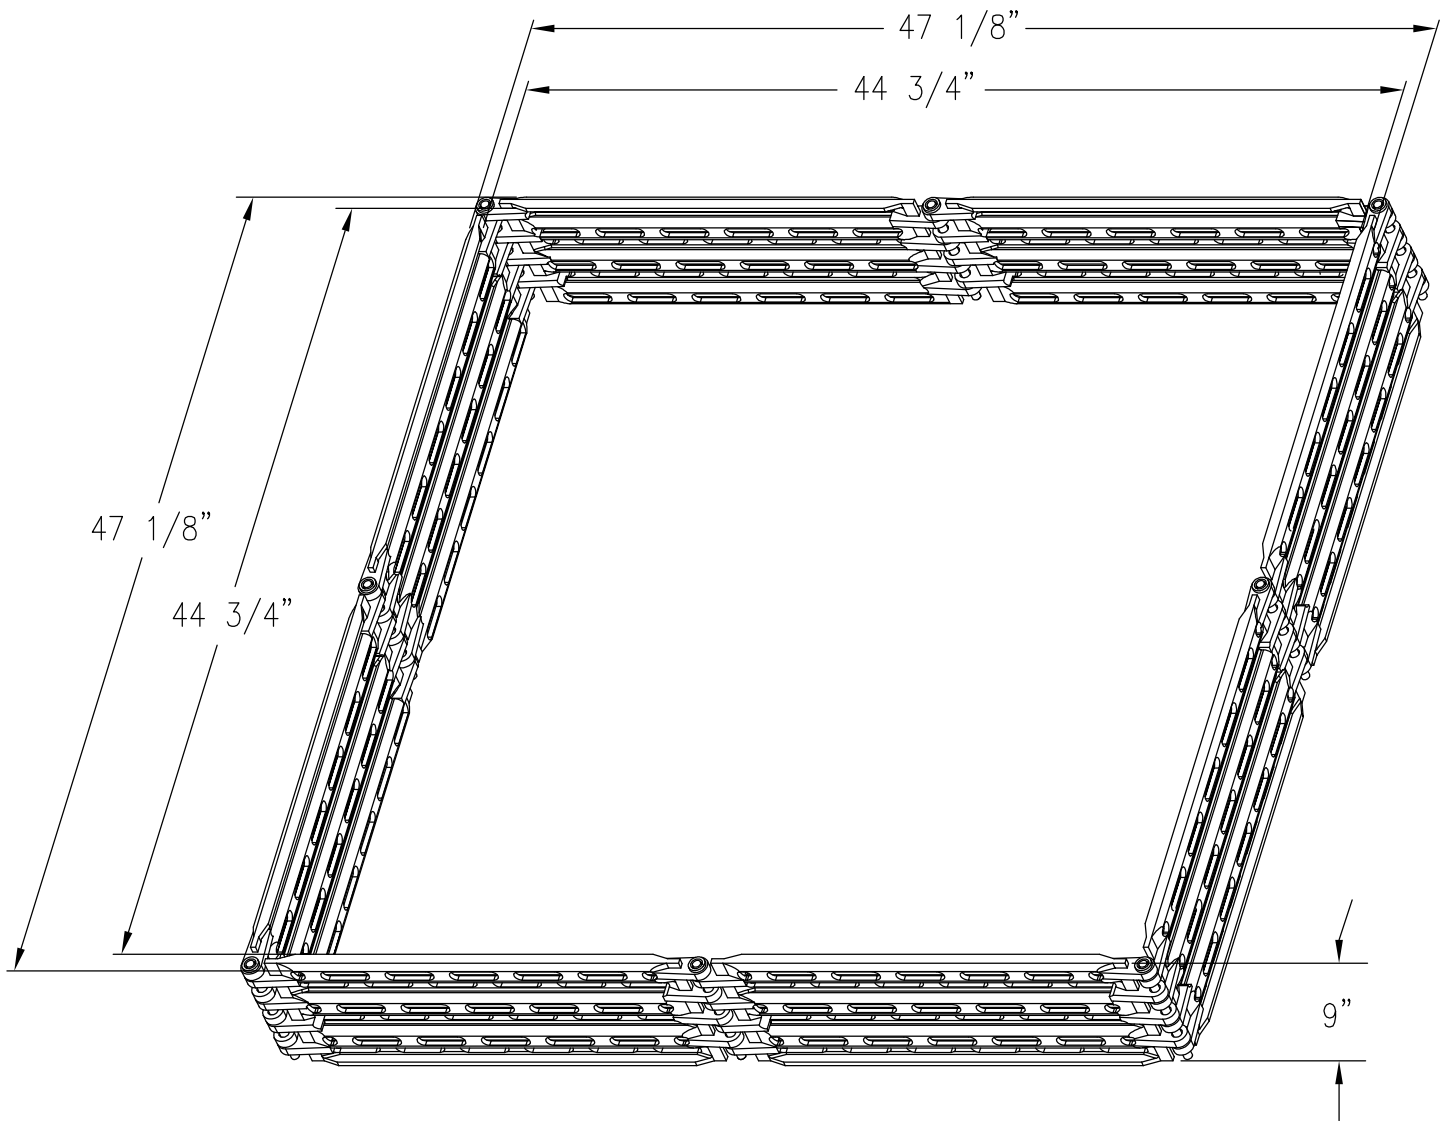

48" X 48" CAST BASKET ASSEMBLY

9" TALL CC-4500 ASSEMBLY CONSISTS OF THE FOLLOWING:

| QTY | DESCRIPTION | PART NUMBER | DWG NUMBER | PAGE |
|-----|-----------------------------|-------------|------------|------|
| 8 | CORRUGATED CAST BASKET SIDE | CC-4000 | CA-2000-D | H001 |
| 8 | BASKET PIN | C185 | -- | -- |
| 8 | WASHER | CC-100 | -- | -- |