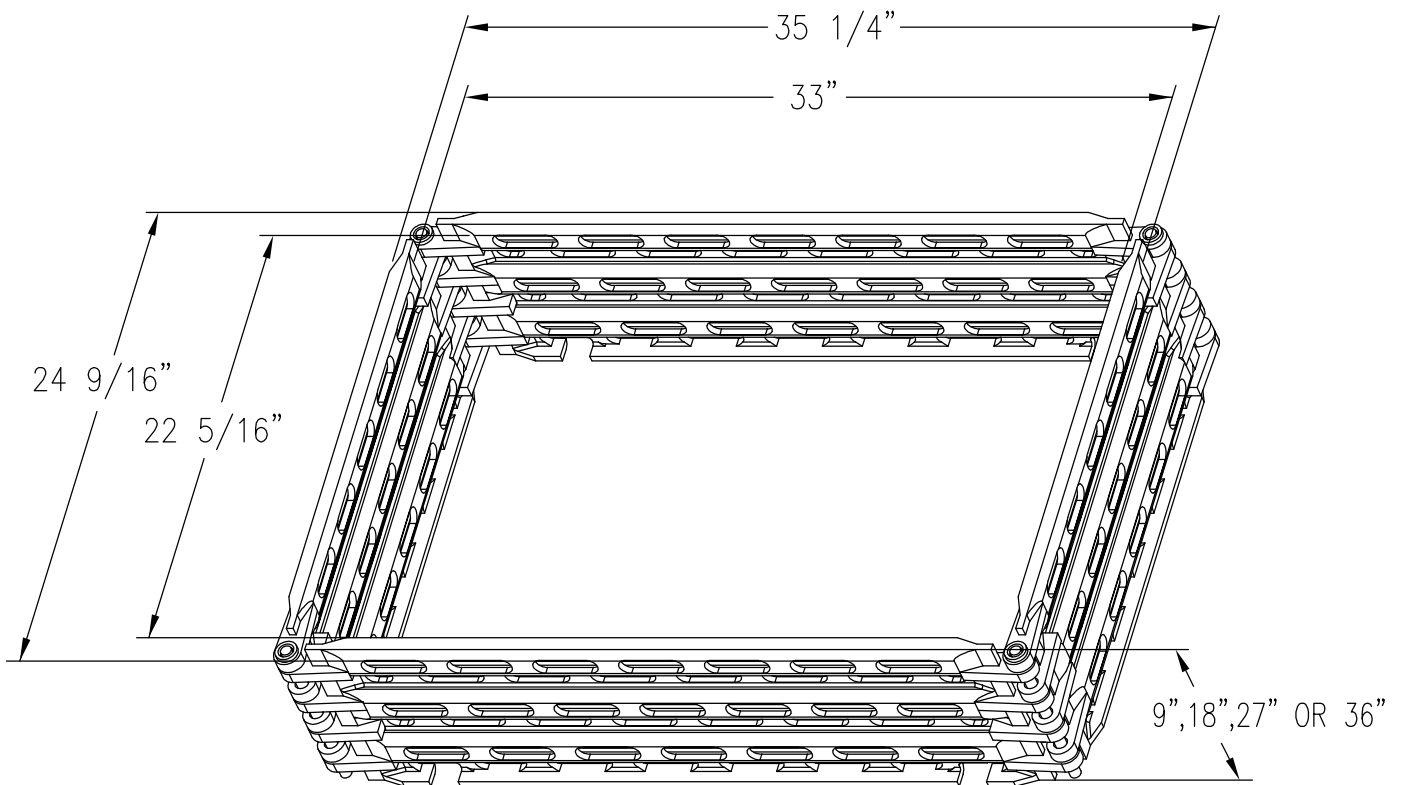

24" X 36" CAST BASKET ASSEMBLY

BASKET ASSEMBLY DESIGNED TO FIT CASTALLOY CC-2007 & CC-2077 SERIES 36" X 48" RAIL TRAY ASSEMBLIES. ALSO, CAN BE MODIFIED TO FIT OTHER 36" X 48" TRAY ASSEMBLIES. HEAVY WALL AND LIGHT WALL AVAILABLE.