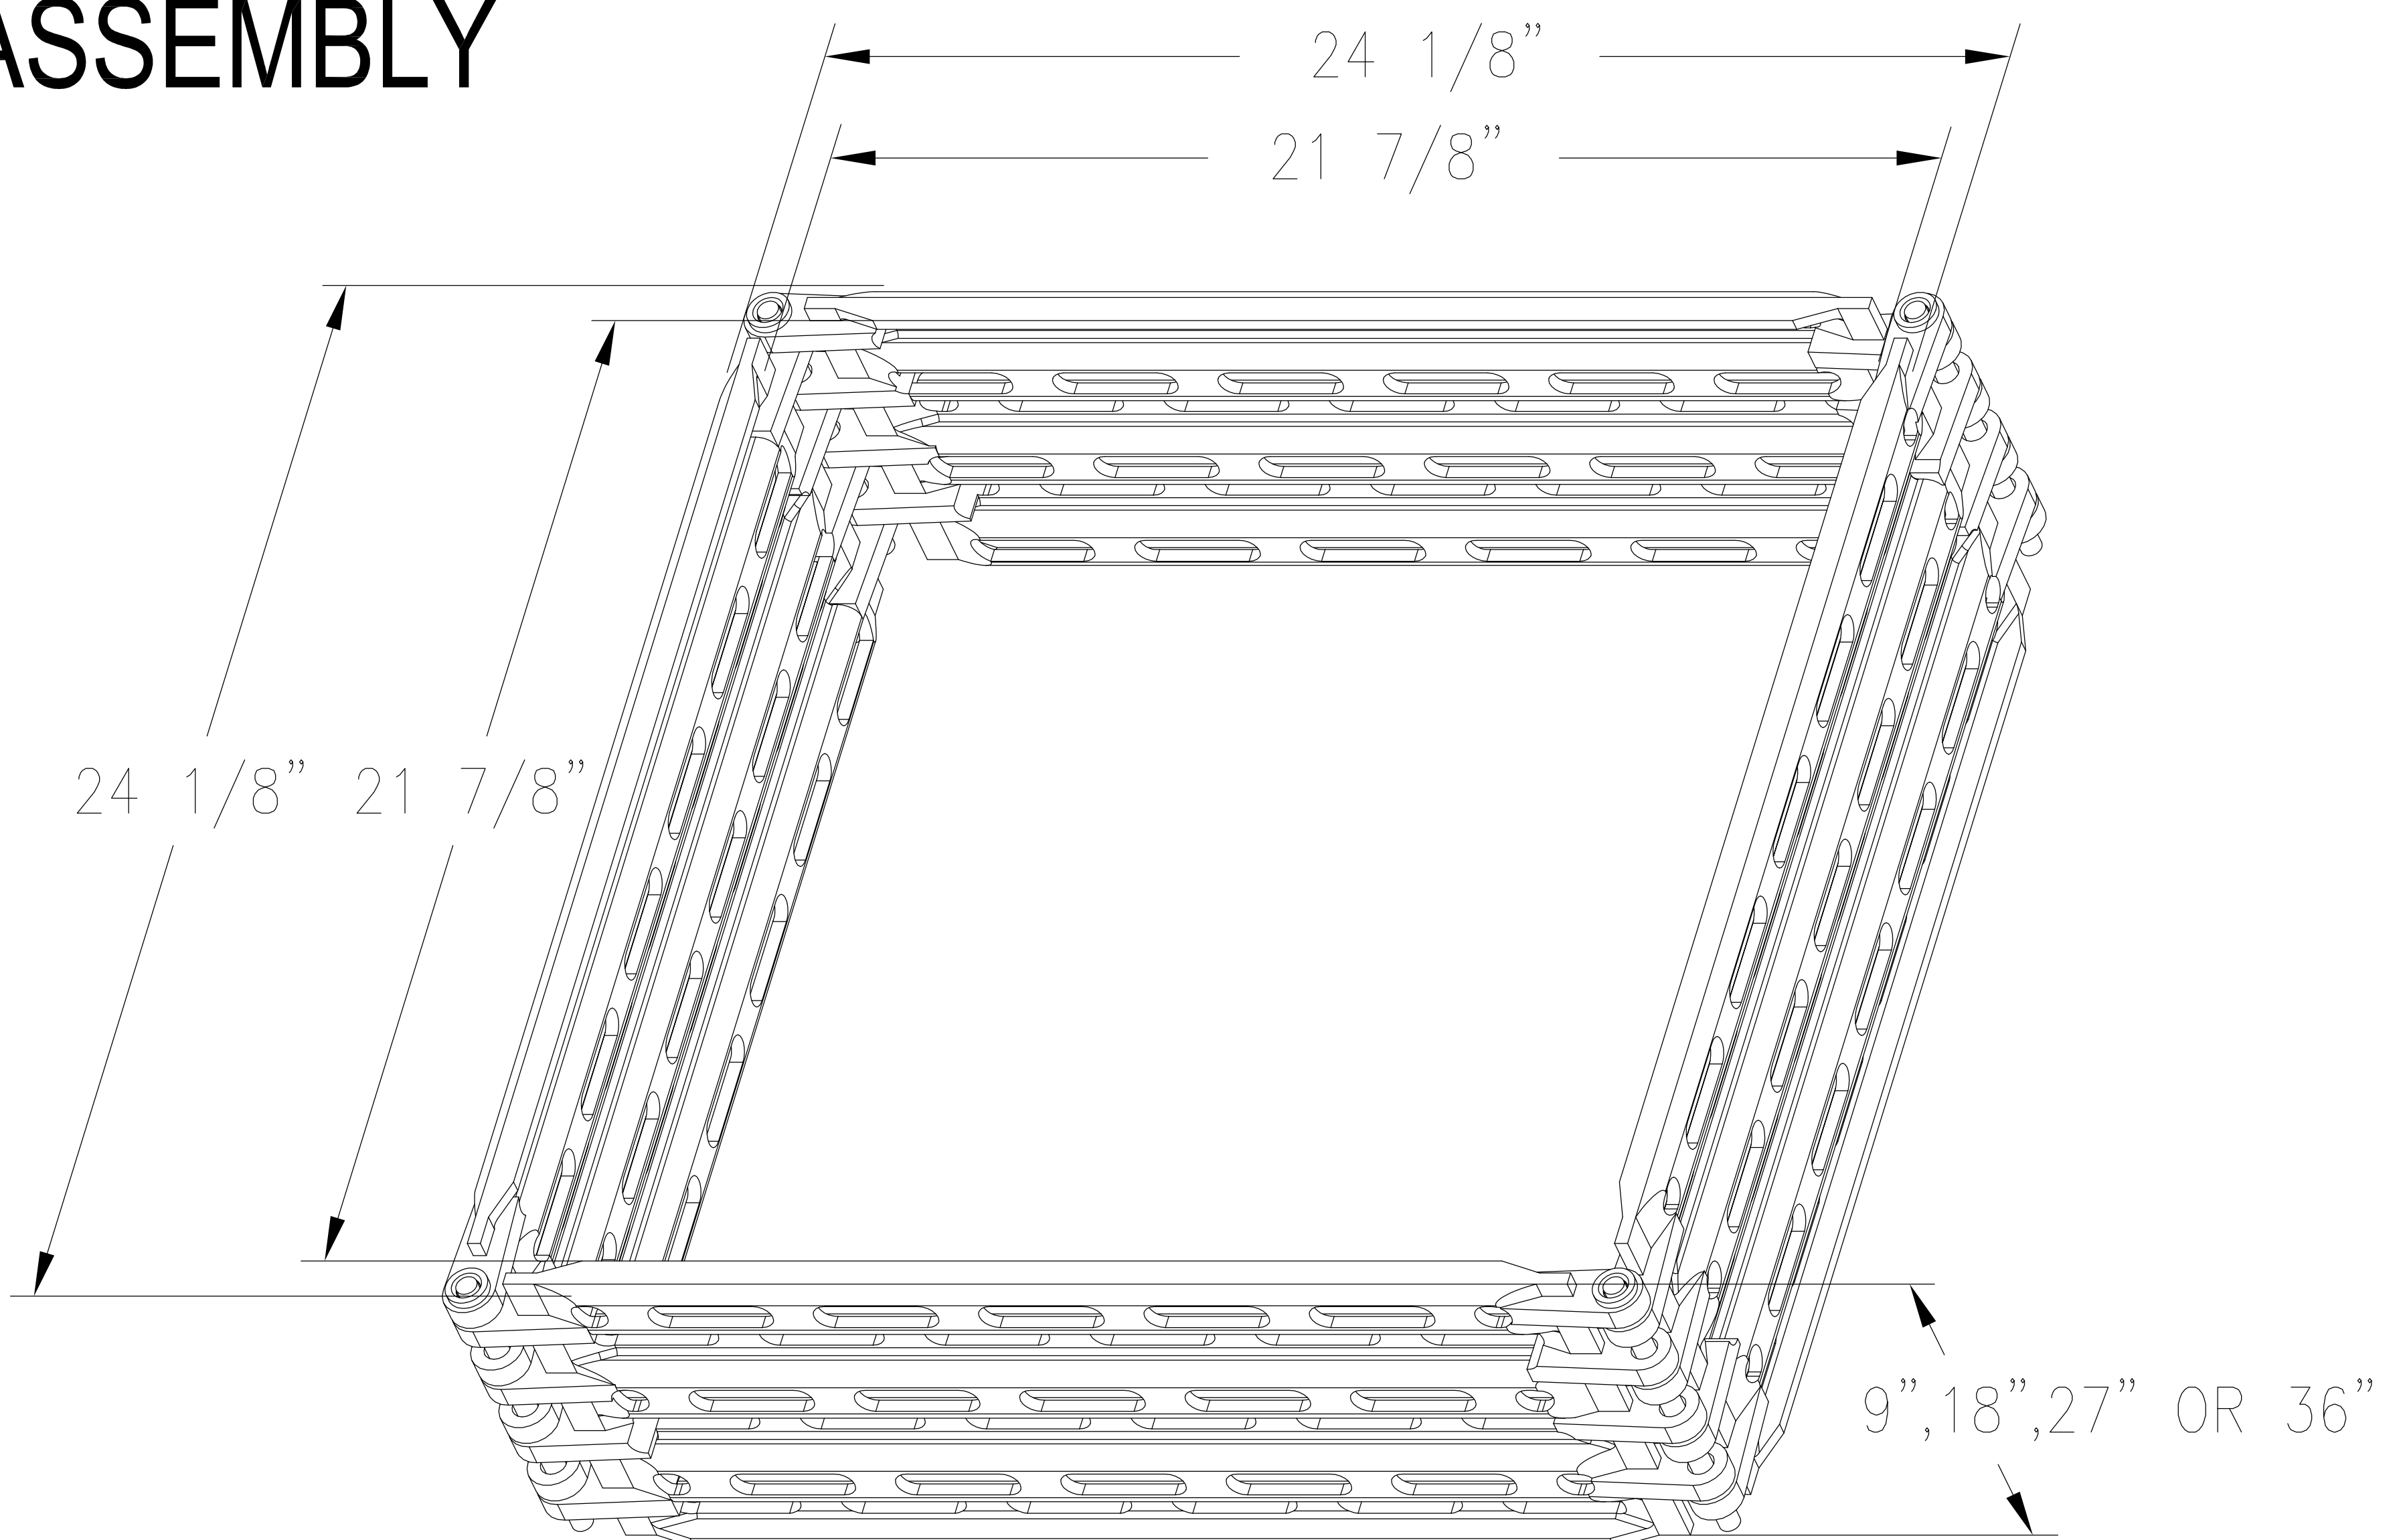

24" X 24" CAST BASKET ASSEMBLY

HEAVY DUTY

9" TALL CC-4565 ASSEMBLY CONSISTS OF THE FOLLOWING:

QTY	DESCRIPTION	PART NUMBER	DWG NUMBER	PAGE
4	CORRUGATED CAST BASKET SIDE	CC-4000	CA-2000-D	H001
4	BASKET PIN	C185	--	--
4	WASHER	CC-100	--	--

18" TALL CC-4542 ASSEMBLY CONSISTS OF THE FOLLOWING:

QTY	DESCRIPTION	PART NUMBER	DWG NUMBER	PAGE
8	CORRUGATED CAST BASKET SIDE	CC-4000	CA-2000-D	H001
4	BASKET PIN	C148	--	--
4	WASHER	CC-100	--	--

27" TALL CC-4566 ASSEMBLY CONSISTS OF THE FOLLOWING:

QTY	DESCRIPTION	PART NUMBER	DWG NUMBER	PAGE
12	CORRUGATED CAST BASKET SIDE	CC-4000	CA-2000-D	H001
4	BASKET PIN	C156	--	--
4	WASHER	CC-100	--	--

36" TALL CC-4567 ASSEMBLY CONSISTS OF THE FOLLOWING:

QTY	DESCRIPTION	PART NUMBER	DWG NUMBER	PAGE
16	CORRUGATED CAST BASKET SIDE	CC-4000	CA-2000-D	H001
4	BASKET PIN	C165	--	--
4	WASHER	CC-100	--	--