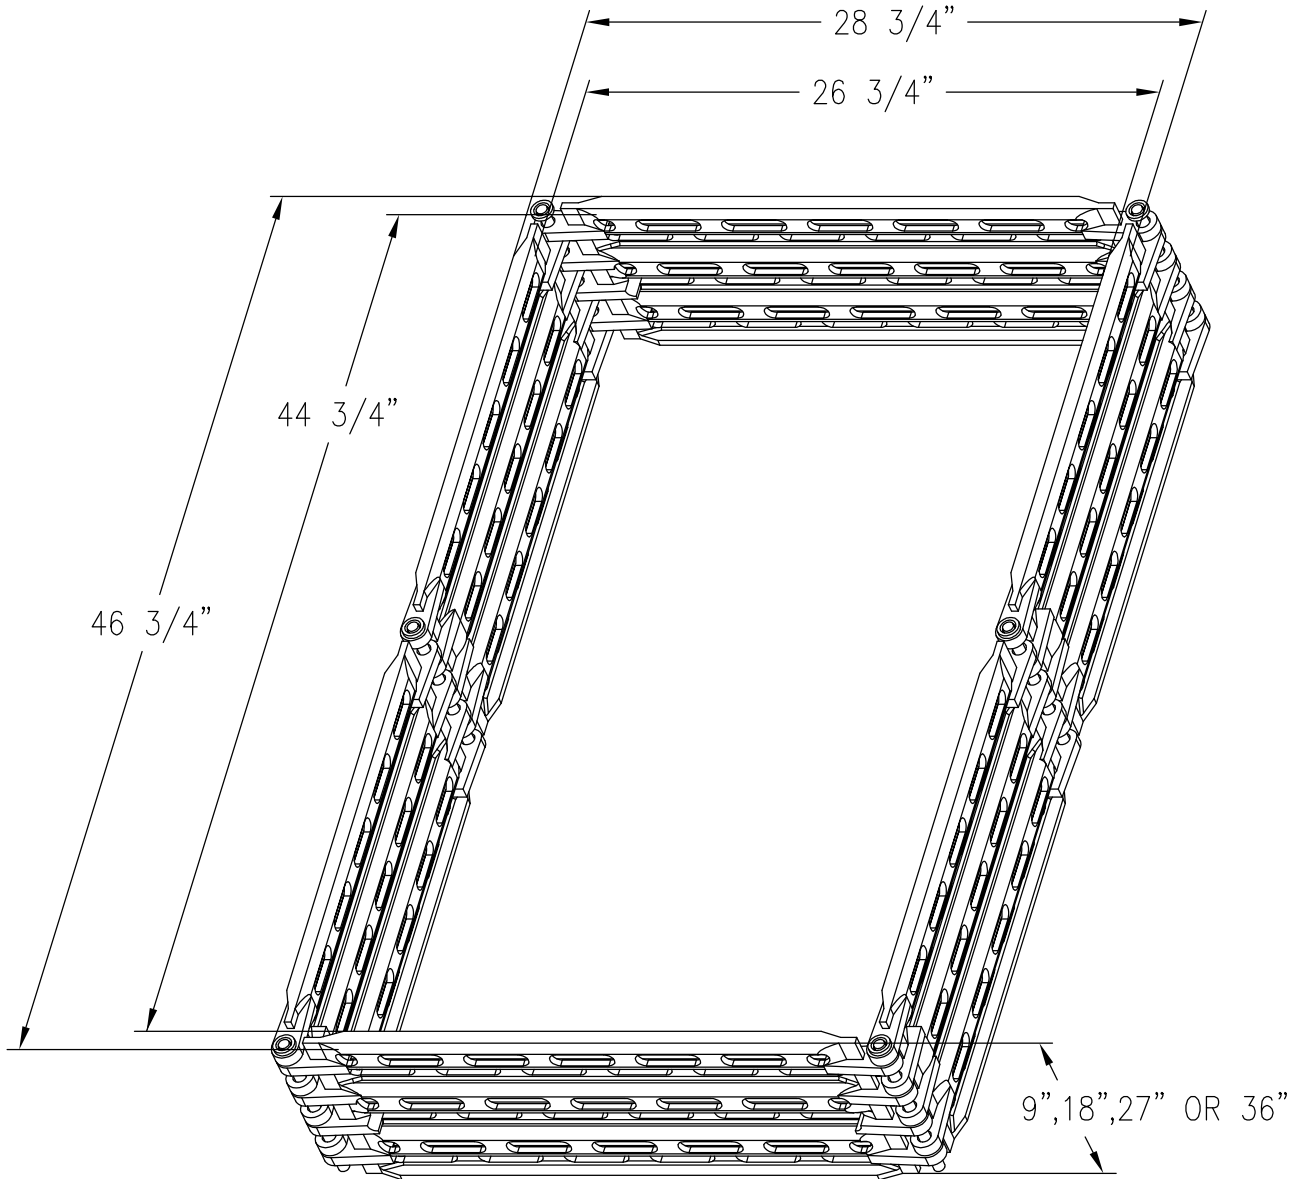

30" X 48" CAST BASKET ASSEMBLY

BASKET ASSEMBLY DESIGNED TO FIT CASTALLOY CC-2001 SERIES 30" X 48" RAIL TRAY ASSEMBLIES. ALSO, CAN BE MODIFIED TO FIT OTHER 30" X 48" TRAY ASSEMBLIES. LIGHT WALL AVAILABLE.