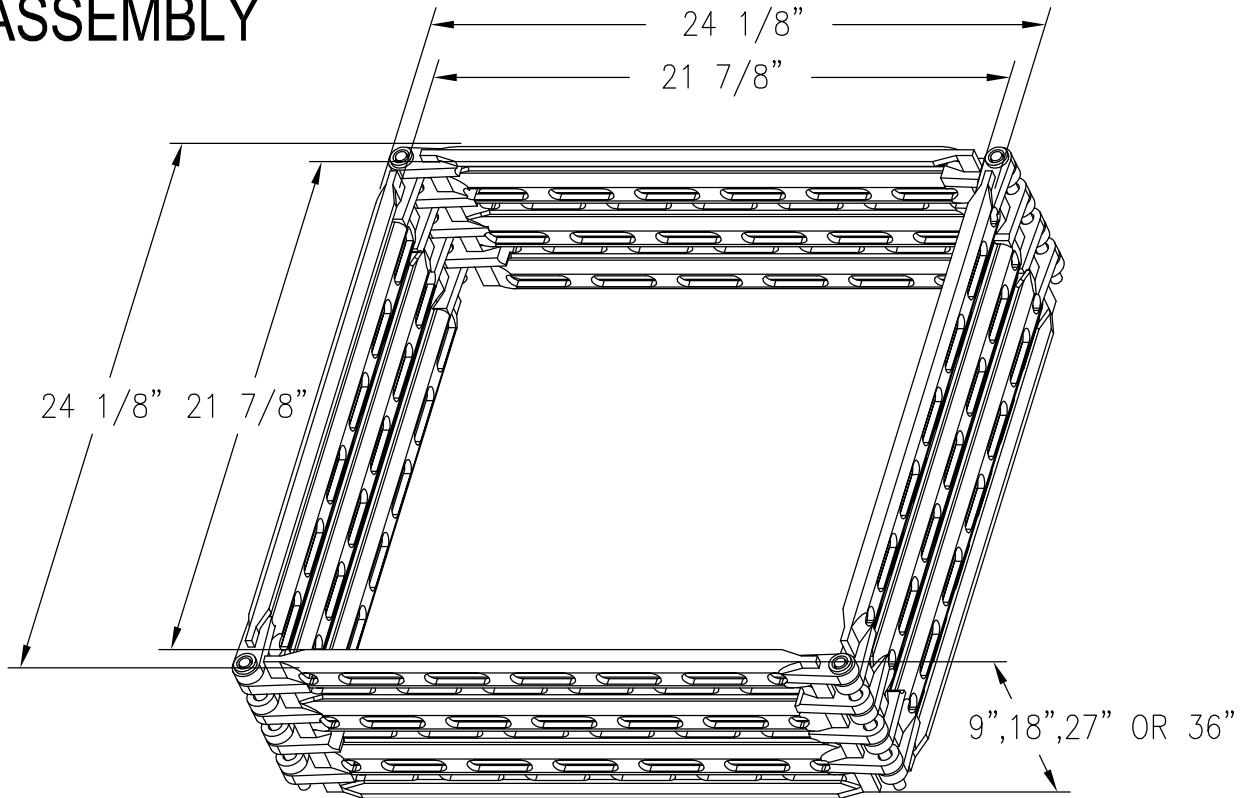

24" X 24" CAST BASKET ASSEMBLY

LIGHT DUTY

9" TALL CC-4568 ASSEMBLY CONSISTS OF THE FOLLOWING:

QTY	DESCRIPTION	PART NUMBER	DWG NUMBER	PAGE
4	CORRUGATED CAST BASKET SIDE	CC-4020	CA-2060-D	H013
4	BASKET PIN	C185	--	--
4	WASHER	CC-100	--	--

18" TALL CC-4547 ASSEMBLY CONSISTS OF THE FOLLOWING:

QTY	DESCRIPTION	PART NUMBER	DWG NUMBER	PAGE
8	CORRUGATED CAST BASKET SIDE	CC-4020	CA-2060-D	H013
4	BASKET PIN	C148	--	--
4	WASHER	CC-100	--	--

27" TALL CC-4569 ASSEMBLY CONSISTS OF THE FOLLOWING:

QTY	DESCRIPTION	PART NUMBER	DWG NUMBER	PAGE
12	CORRUGATED CAST BASKET SIDE	CC-4020	CA-2060-D	H013
4	BASKET PIN	C156	--	--
4	WASHER	CC-100	--	--

36" TALL CC-4570 ASSEMBLY CONSISTS OF THE FOLLOWING:

QTY	DESCRIPTION	PART NUMBER	DWG NUMBER	PAGE
16	CORRUGATED CAST BASKET SIDE	CC-4020	CA-2060-D	H013
4	BASKET PIN	C165	--	--
4	WASHER	CC-100	--	--