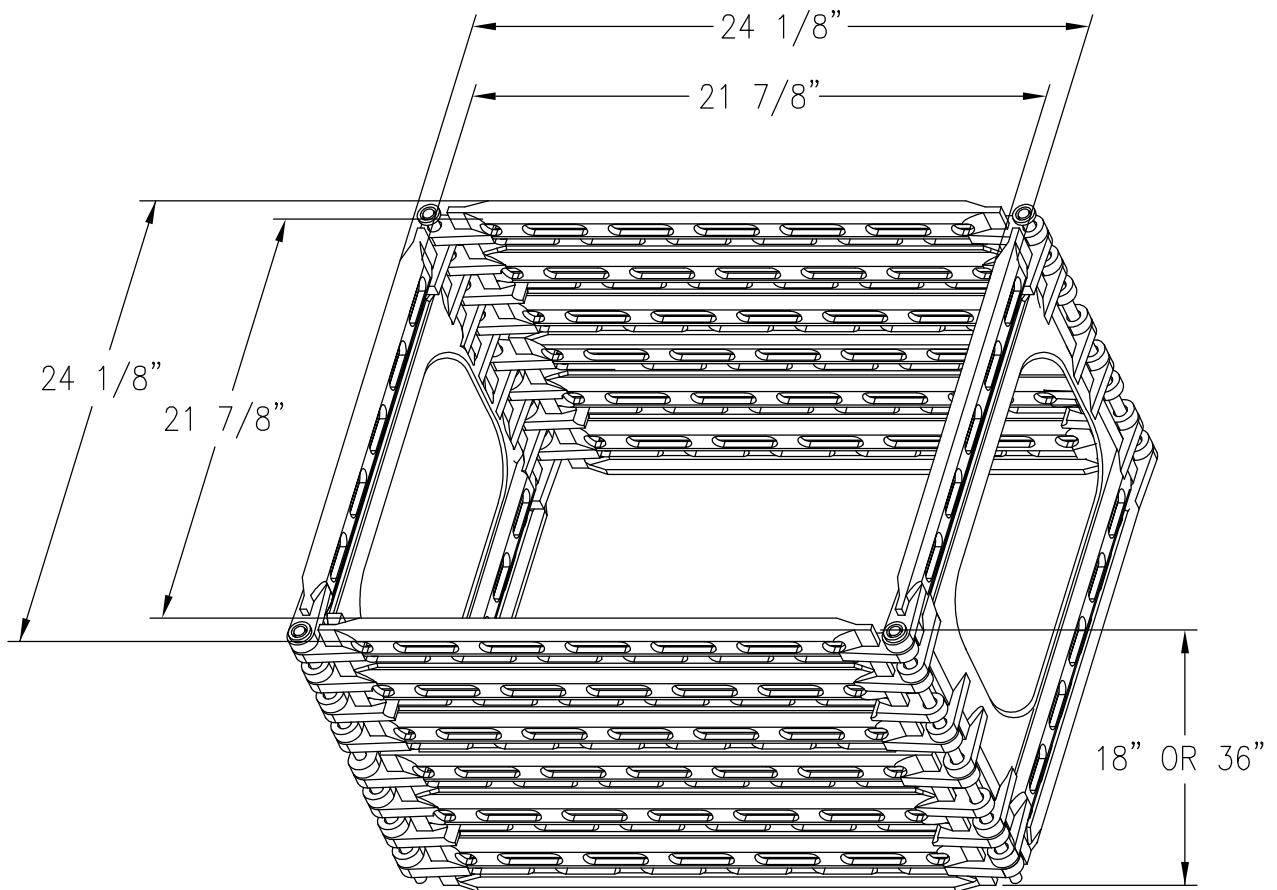

24" X 24" CAST BASKET ASSEMBLY

18" TALL CC-4550 ASSEMBLY CONSISTS OF THE FOLLOWING:

QTY	DESCRIPTION	PART NUMBER	DWG NUMBER	PAGE
2	CORRUGATED CAST BASKET SIDE	CC-4000	CA-2000-D	H001
2	CORRUGATED CAST BASKET SIDE	CC-4082	CA-3559-D	H025
4	BASKET PIN	C148	--	--
4	WASHER	CC-100	--	--

36" TALL CC-4551 ASSEMBLY CONSISTS OF THE FOLLOWING:

QTY	DESCRIPTION	PART NUMBER	DWG NUMBER	PAGE
4	CORRUGATED CAST BASKET SIDE	CC-4000	CA-2000-D	H001
4	CORRUGATED CAST BASKET SIDE	CC-4082	CA-3559-D	H025
4	BASKET PIN	C165	--	--
4	WASHER	CC-100	--	--