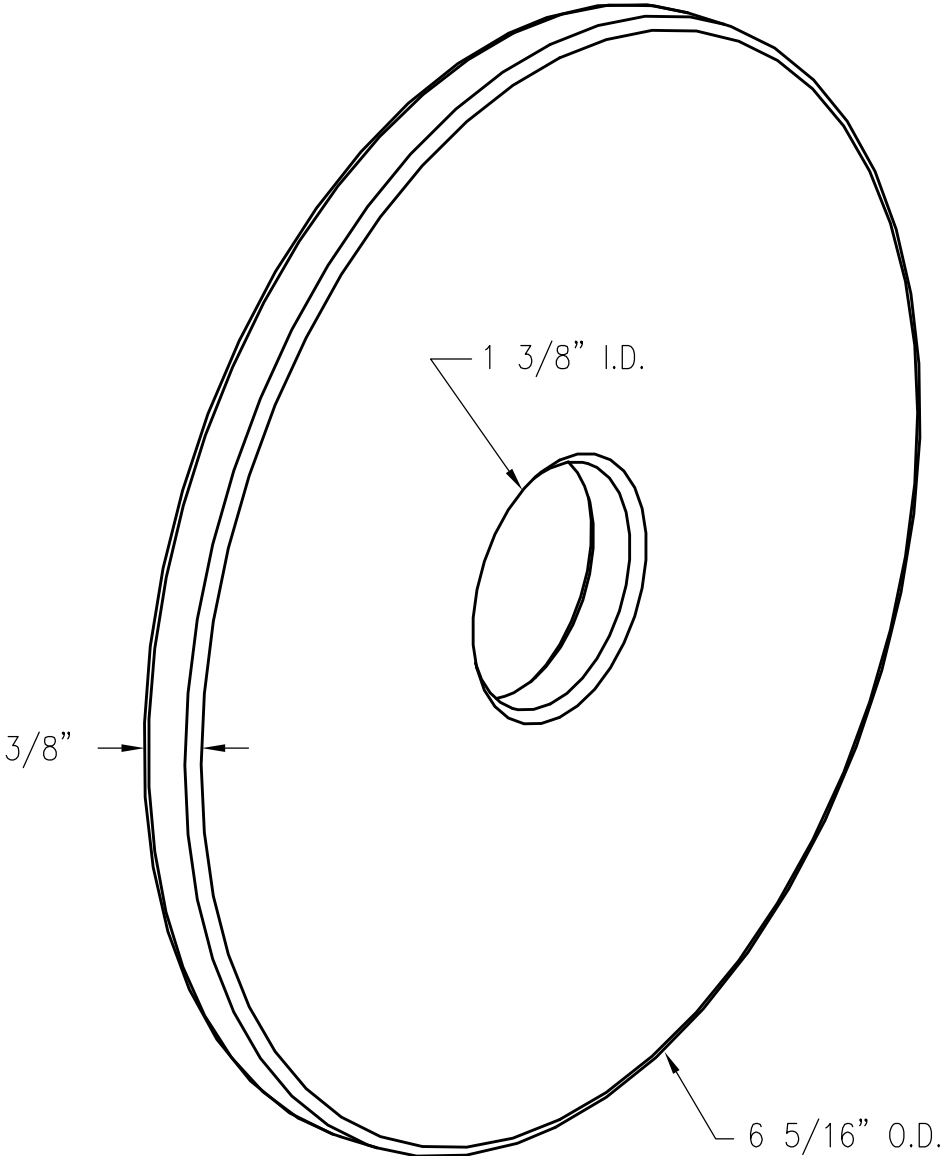

RING--SUPPORT

PATTERN NUMBER: CC-116
DRAWING NUMBER: CA-2726-A

A001

WEIGHT: 1.125#