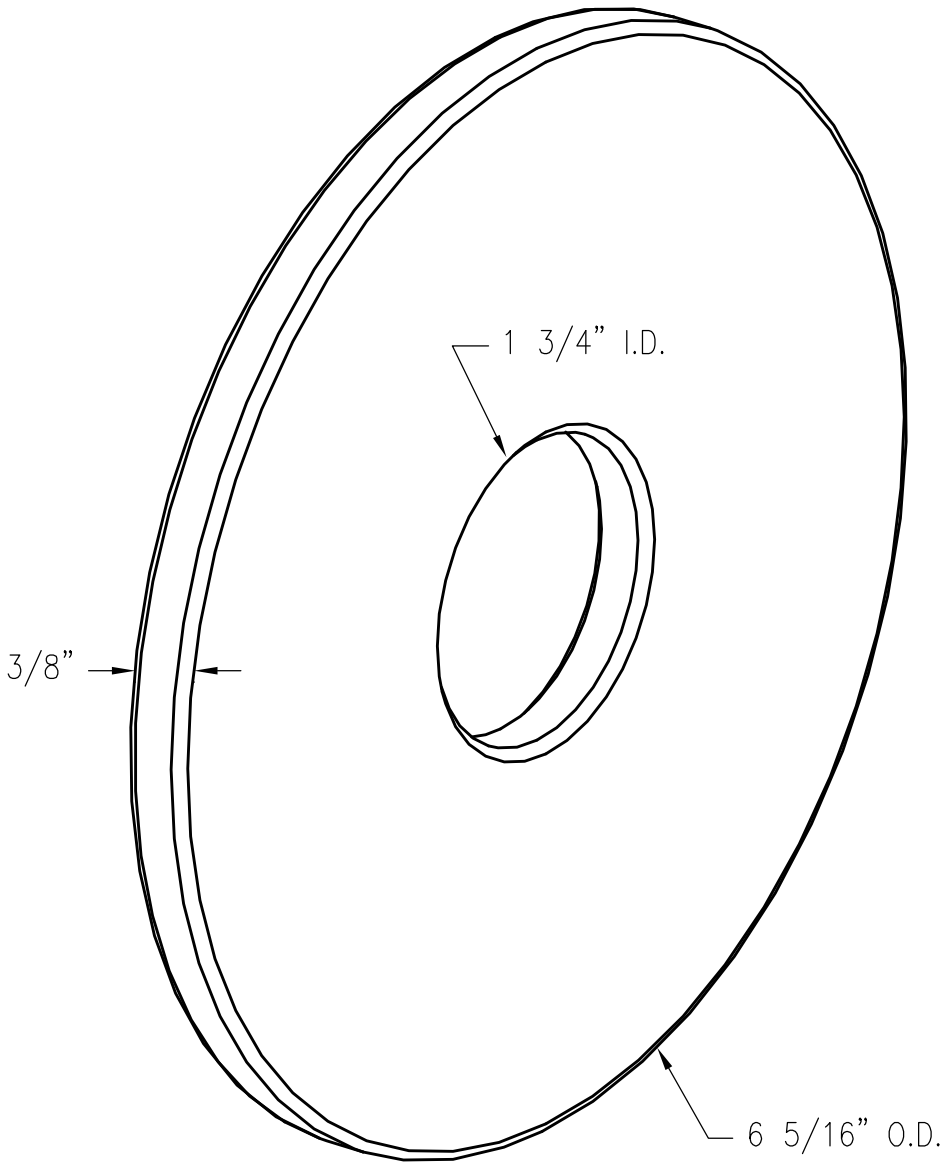

# RING--SUPPORT

PATTERN NUMBER: CC-117  
DRAWING NUMBER: CA-2727-A

A002

WEIGHT: 1#