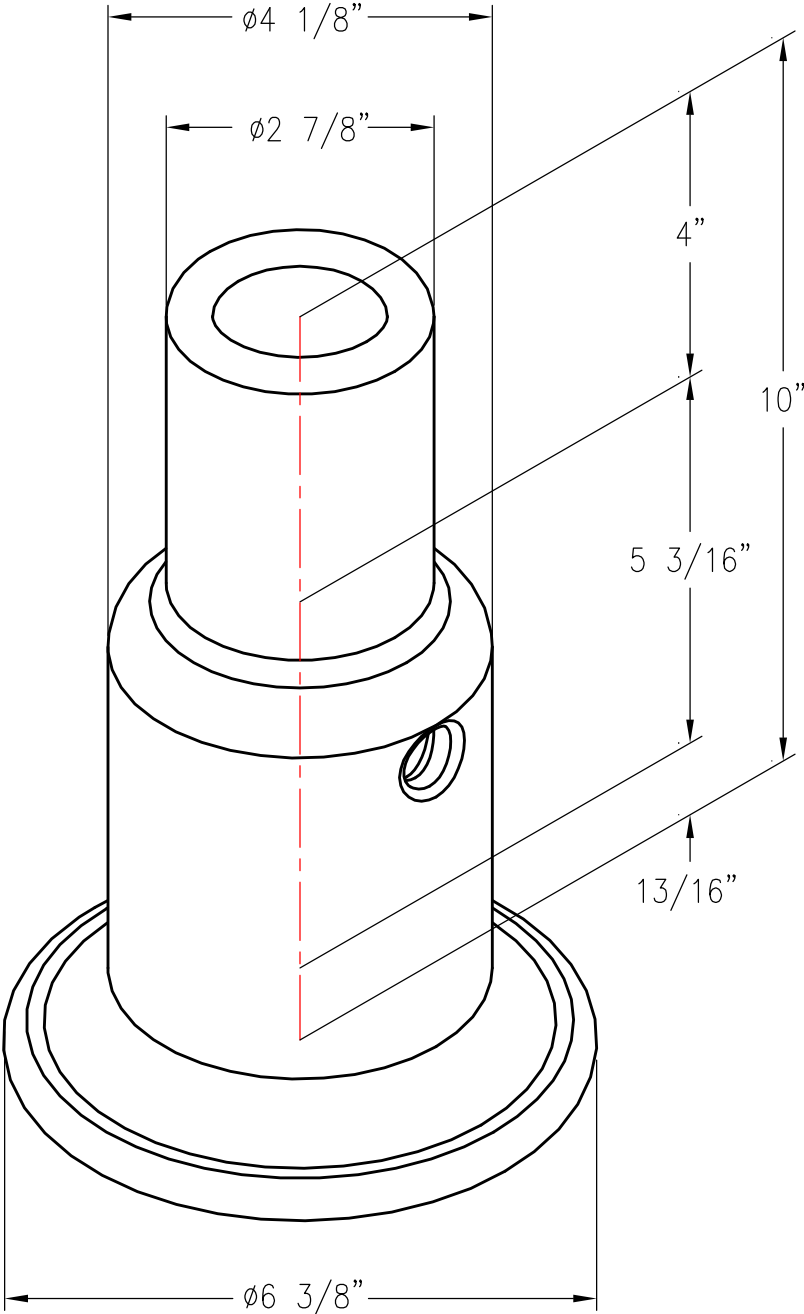

# BASE COLLAR

PATTERN NUMBER: CC-151  
DRAWING NUMBER: CA-2336-C

A003

WEIGHT: 17.5#