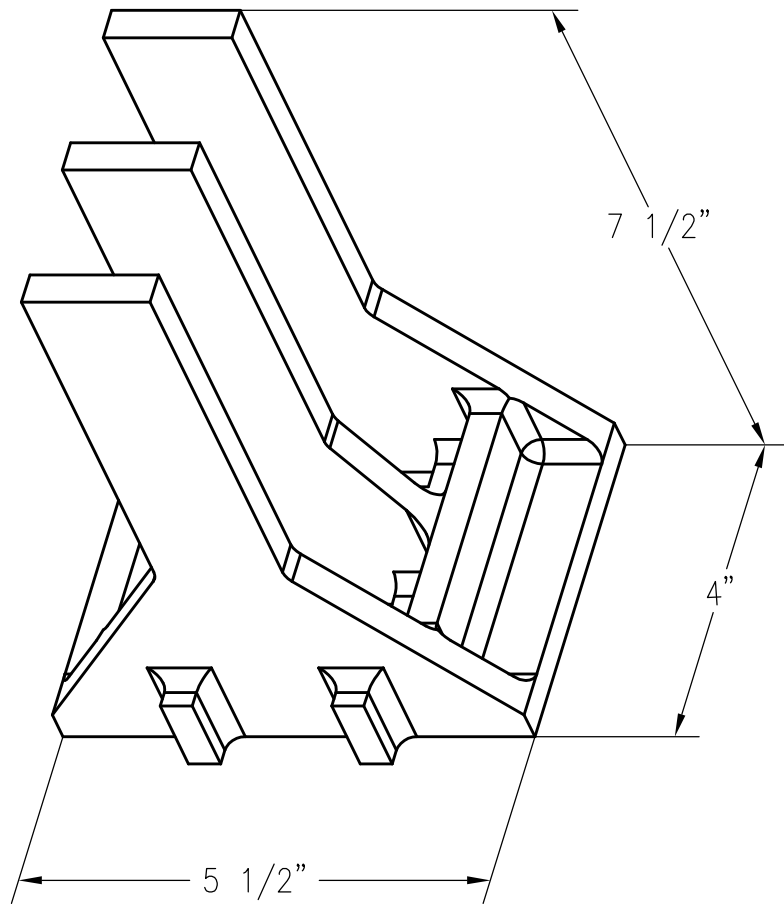

# 7 1/2" TUBE SPACER

PATTERN NUMBER: CC-153  
DRAWING NUMBER: SK-1719-B

A004

WEIGHT: 6.5#