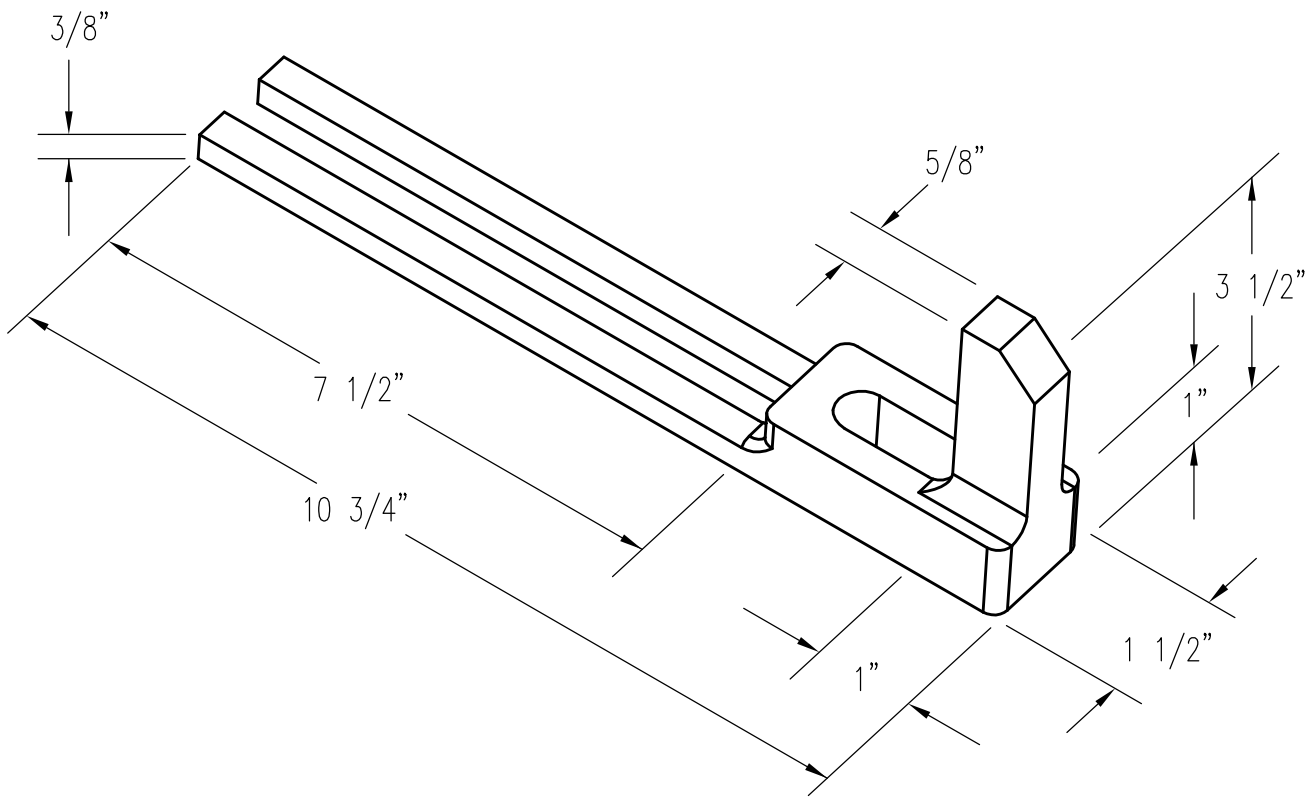

HOOK, BEAVERMATIC

PATTERN NUMBER: CC-119
DRAWING NUMBER: CA-2841-B

A009

WEIGHT: 2.25#