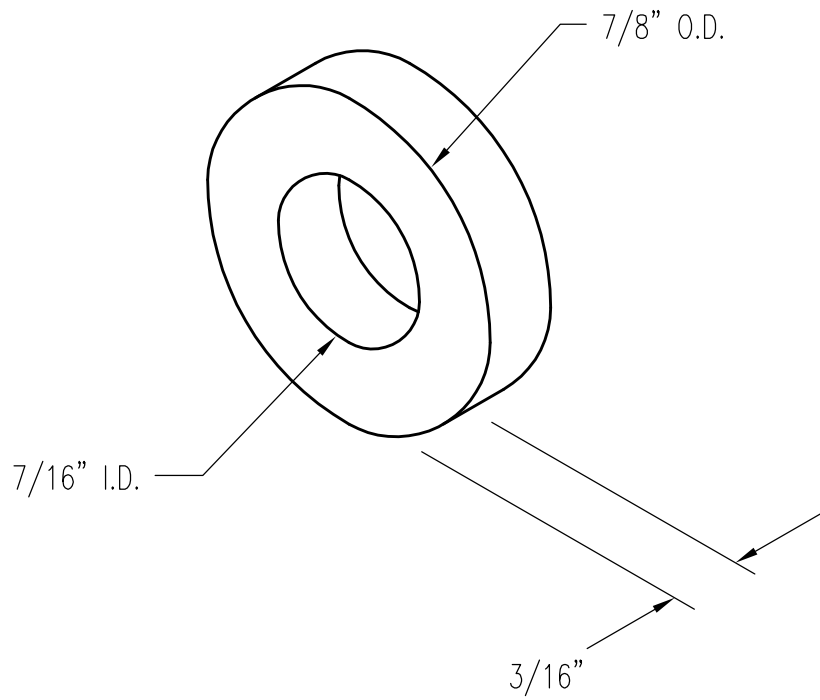

WASHER 7/16"

PATTERN NUMBER: CC-102
DRAWING NUMBER: CA-2009-A

A011

WEIGHT: .02#