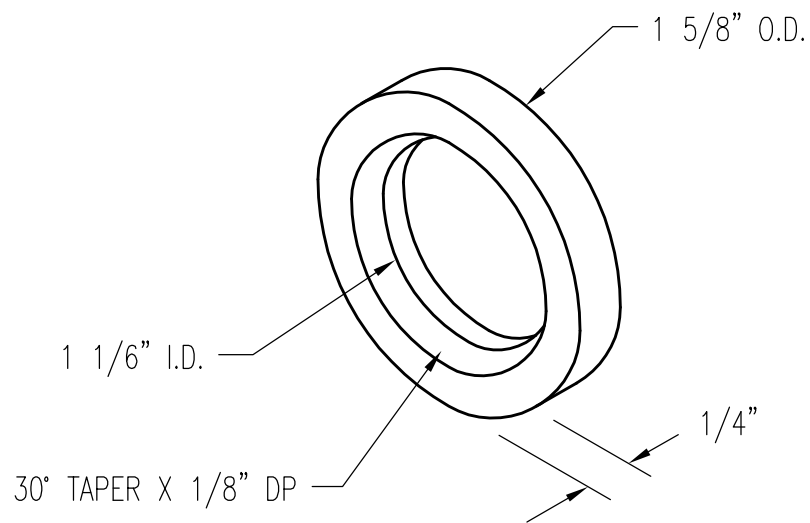

WASHER 1 1/16"

PATTERN NUMBER: CC-104
DRAWING NUMBER: CA-2044-D

A012

WEIGHT: 1#