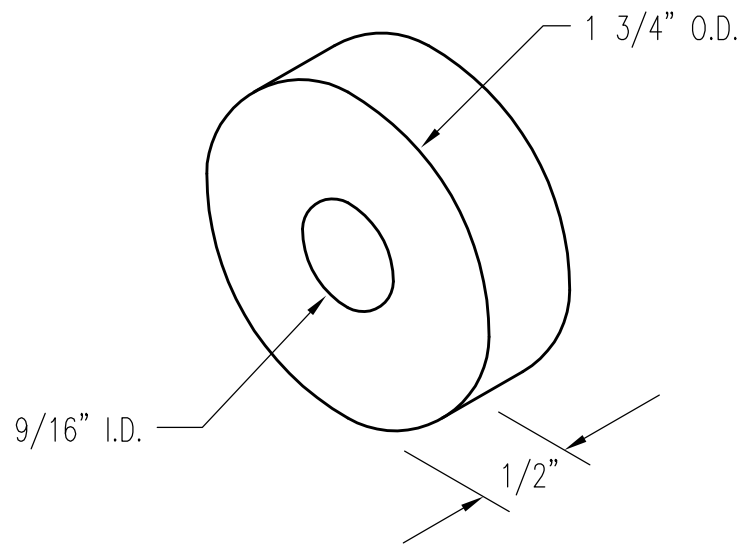

WASHER 9/16"

PATTERN NUMBER: CC-105
DRAWING NUMBER: CA-0234-A

A013

WEIGHT: .3#