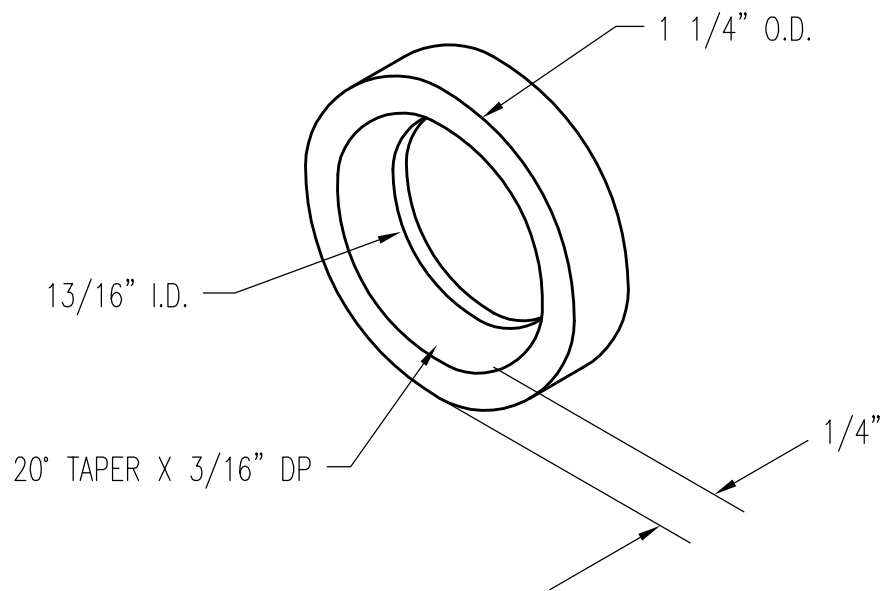

WASHER 13/16"

THIS WASHER IS USE ON 3/4" ROD
ENDS ON CAST BELT ASSEMBLIES

PATTERN NUMBER: CC-106
DRAWING NUMBER: CA-2079-C

A014

WEIGHT: .07#