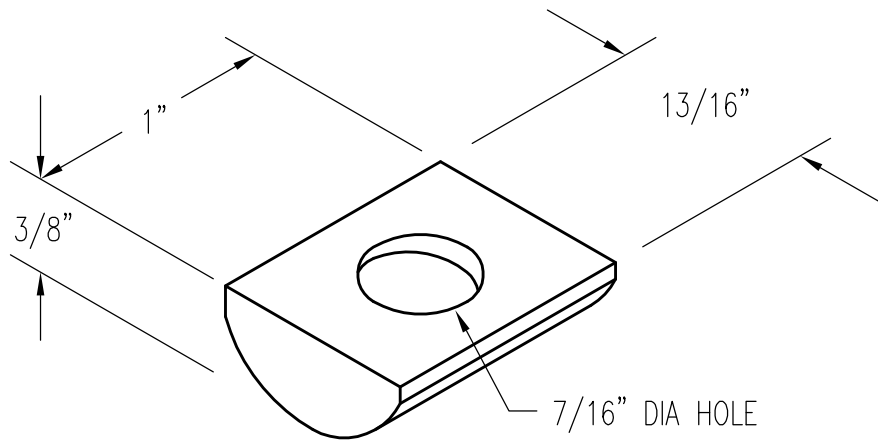

# WASHER -- LONG ADAPTOR

PATTERN NUMBER: CC-109  
DRAWING NUMBER: CA-0265-A

A016

WEIGHT: .3#